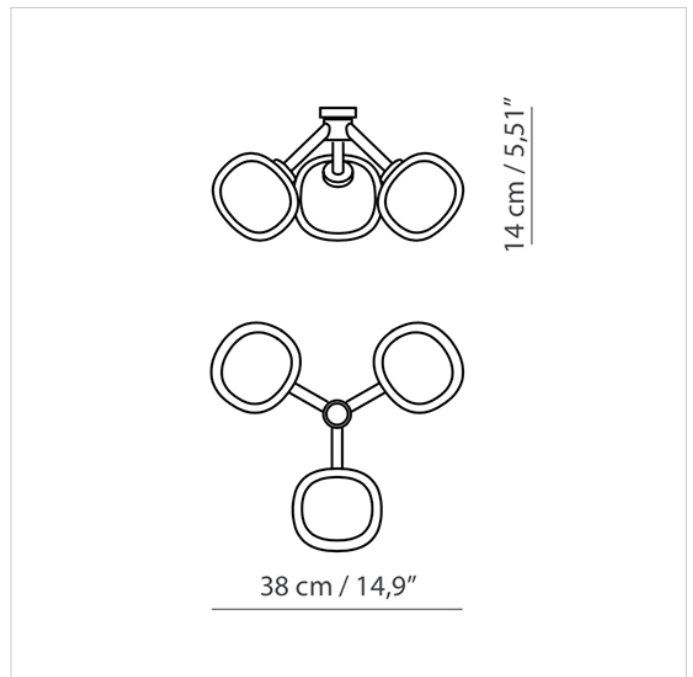

radiantlighting

TOOY

NABILA WALL / CEILING 3

Product name	Nabila Wall / Ceiling 3
Designer	Corrado Dotti
Manufacturer	Tooy
Product code	124-552.73
Category	Wall / Ceiling
Material	Borosilicate glass Metal
Light source	3x G9 LED 2.5W
Finishes	Black and Brushed Brass
Dimensions	Ø 38 x W 14 cm Glass Ø 12 cm
IP	40
Origin	Italy
Warranty	3 years