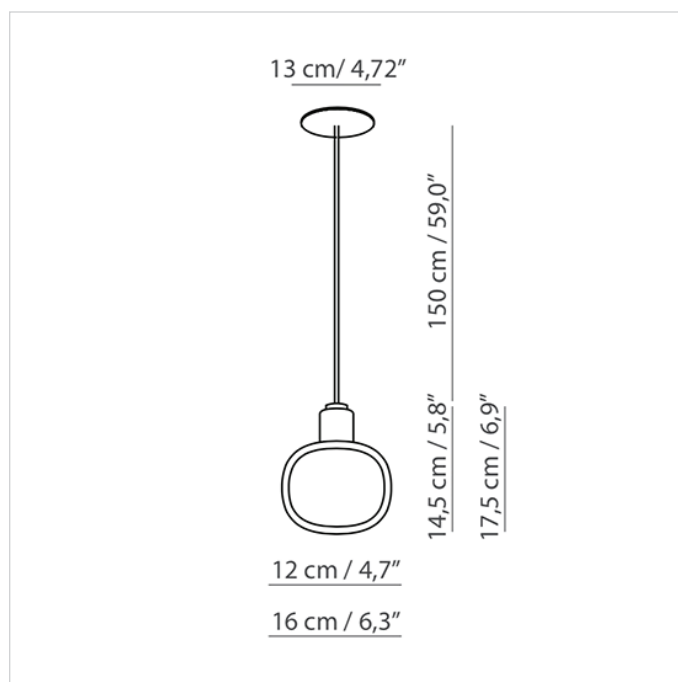

Product name	Nabila Suspension
Designer	Corrado Dotti
Manufacturer	Tooy
Product code	124-552.21 124-552.22
Category	Suspension
Material	Borosilicate glass Metal
Light source	1x G9 LED 2.5W
Finishes	Black and Brushed Brass
Dimensions	Ø 12 x H 14.5 cm + 150 cm Ø 16 x H 17.5 cm + 150 cm
IP	40
Origin	Italy
Warranty	3 years