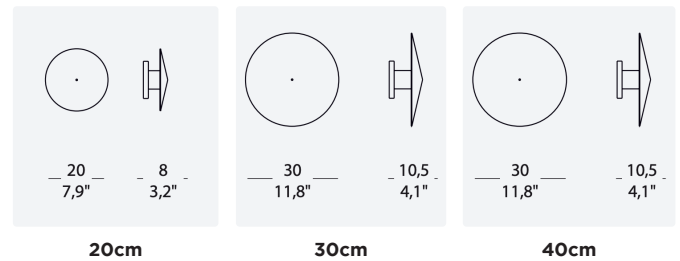

PROJECT

TYPE

NOTES

GENERAL SPECIFICATIONS

SIZE	LED	LUMENS	EFFICACY
20cm	3x4.5W	1200 Lm	89 Lm /W
30cm	4x4.5W	1600 Lm	89 Lm /W
40cm	5x4.5W	2000 Lm	89 Lm /W
COLOUR TEMPERATURE	3000K		
MATERIAL	Aluminium		
FINISH	Brass, Bronze		
BEAM	Diffused & Indirect		
CRI	90+		
IP	20		
WARRANTY	1 Year		
ORIGIN	Italy		

POWER SPECIFICATIONS

DIMMING	Triac Dimming
VOLTAGE	240VAC

PRODUCT CODES

20cm	
BRASS	45-0660PP06ORL33
30cm	
BRASS	45-0661PP06ORL33
40cm	
BRASS	45-0662PP06ORL33
BRONZE	45-0662PP06BRL33