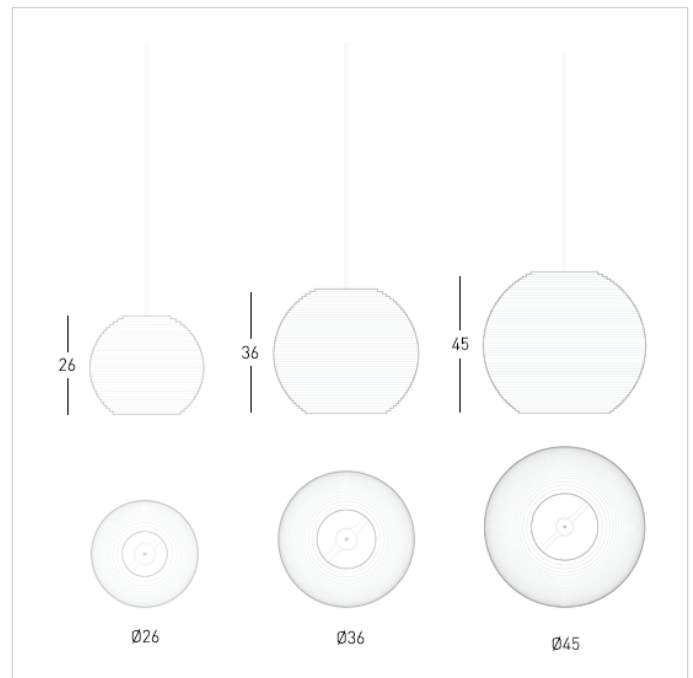

Product Name	Moon
Product Range	Scrapplights
Designer	Graypants
Product code	Ø 26 8-161 (Natural) 8-1161 (White) Ø 36 8-162 (Natural) 8-1162 (White) Ø 45 8-163 (Natural) 8-1163 (White)
Category	Suspension
Material	Recycled corrugated cardboard
Light source	15W LED, E27
Finishes	Natural White
Dimensions	Ø 26 x 22 (H) cm Ø 36 x 31 (H) cm Ø 45 x 40 (H) cm
IP	20
Origin	Amsterdam
Warranty	1 year