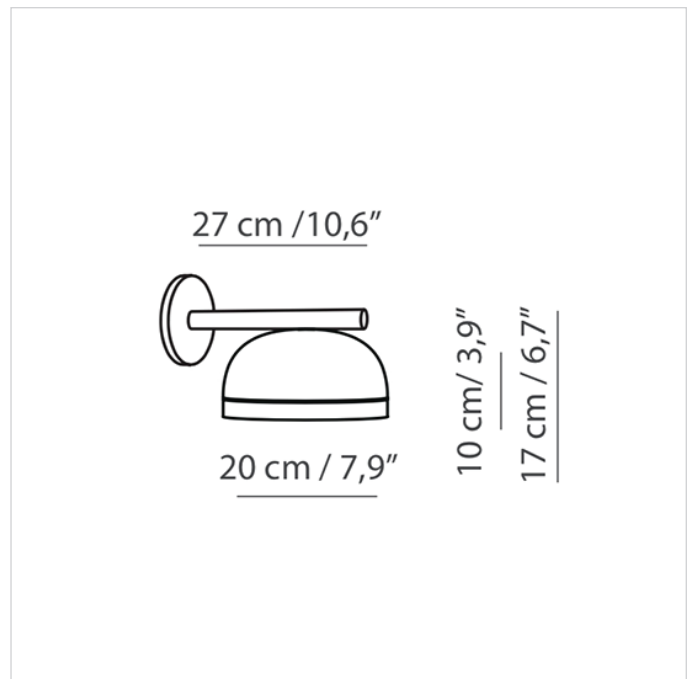

Product name	Molly Wall
Designer	Corrado Dotti
Manufacturer	Tooy
Product code	124-556.42
Category	Wall
Material	Metal Plexiglass
Light source	12W LED
Lumens	1200
Finishes	Brushed Brass Sand Grey Sand Black Galvanic Copper
Dimensions	Ø 20 H 17 cm, Rod = 27cm
IP	40
Origin	Italy
Warranty	3 years