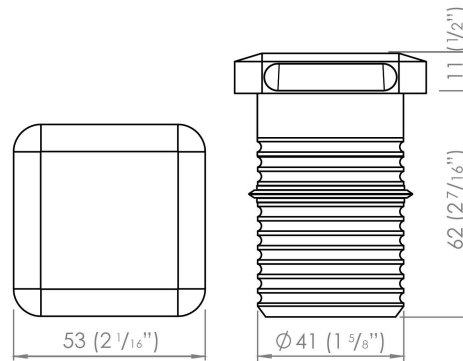

radiantlighting

PROJECT:	
TYPE:	
NOTES:	

MODUX 2 & 4 SQUARELIGHT WASH **OUTDOOR**

BY LuxR

PRODUCT NAME	Modux 2 & 4 Squarelight Wash
DESIGNER	LuxR
MANUFACTURER	LuxR
PRODUCT CODE	<p>Modux 2:</p> <p>128-M2SQ1RABK30 (Black, 1 Facet Wash) 128-M2SQ2RABK30 (Black, 2 Facet Wash) 128-M2SQ1RC30 (Copper, 1 Facet Wash) 128-M2SQ2RC30 (Copper, 2 Facet Wash) 128-M2SQ1RS30 (Stainless Steel, 1 Facet Wash) 128-M2SQ2RS30 (Stainless Steel, 2 Facet Wash)</p> <p>Modux 4:</p> <p>128-M4SQ1RABK30 (Black, 1 Facet Wash) 128-M4SQ2RABK30 (Black, 2 Facet Wash) 128-M4SQ1RC30 (Copper, 1 Facet Wash) 128-M4SQ2RC30 (Copper, 2 Facet Wash) 128-M4SQ1RS30 (Stainless Steel, 1 Facet Wash) 128-M4SQ2RS30 (Stainless Steel, 2 Facet Wash)</p>
CATEGORY	Outdoor
MATERIAL	Powdercoat Aluminium Copper Stainless Steel

BEAM ANGLE	-5°, +10°
LIGHT SOURCE	Modux 2: 2W Modux 4: 4W
FINISHES	Black / Copper / Stainless Steel
DIMENSIONS	53 x 53 x 62 (h) mm
LUMEN OUTPUT	Modux 2: 170 lm Modux 4: 360 lm
IP	68
CRI	90
WARRANTY	5 years - Electronics & Aluminium 10 years - Copper & Stainless Steel
ORIGIN	New Zealand