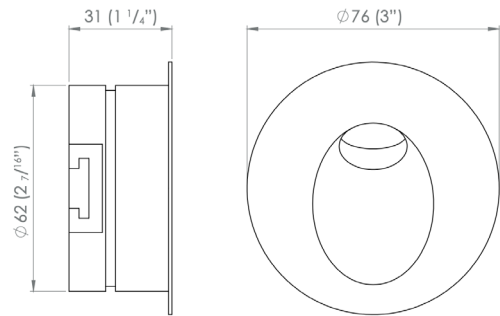

radiantlighting®

V1 ROUND

By LuxR

WALL

The LuxR V1 Round Recessed Downlight is a low-voltage, dimmable indoor/outdoor light. Designed for recessing low down into walls to project an asymmetrical wash across paths and steps. It combines an ultra discreet profile with minimal glare and an IP65 ingress protection rating.

PROJECT

TYPE

NOTES

GENERAL SPECIFICATIONS

LED	1 W
LUMENS	70 Lm
EFFICACY	70 Lm / W
COLOUR TEMPERATURE	2700K 3000K 4000K
MATERIAL	Anodised Aluminium Powder Coated Aluminium
FINISH	Black, White, Anodised Silver
BEAM	Asymmetric Wash
CRI	90+
IP	65
WARRANTY	5 Years
ORIGIN	New Zealand