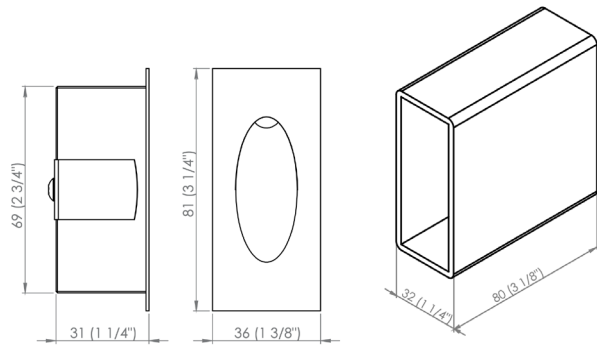

radiantlighting®

V1 LITE

By LuxR

WALL

The LuxR Modux V1 Recessed Downlight is a small low-voltage dimmable indoor/outdoor light. Designed for recessing low down into walls to project an asymmetrical wash across paths and steps. It combines an ultra discreet profile without glare and an IP65 ingress protection rating.

PROJECT

TYPE

NOTES

V1 LITE

CANISTER

GENERAL SPECIFICATIONS

LED	1 W
LUMENS	80 Lm
EFFICACY	80 Lm / W
COLOUR TEMPERATURE	2700K 3000K 4000K
MATERIAL	Anodised Aluminium Powder Coated Aluminium
FINISH	Black, White, Anodised Silver, Bronze
BEAM	Asymmetric Wash
CRI	90+
IP	65
WARRANTY	5 Years
ORIGIN	New Zealand
ACCESSORIES	Canister