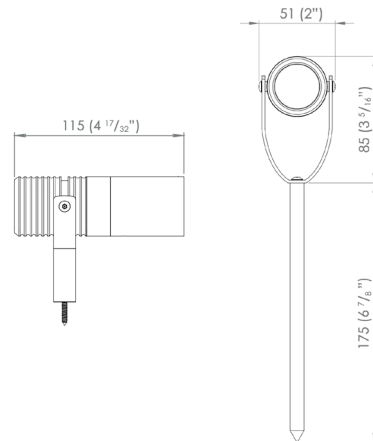

radiantlighting®

MODUX 4 SPIKE SPOT WITH SNOOT

By LuxR

OUTDOOR

The Modux Four Spike Spot with integrated snoot is a low-voltage dimmable outdoor spot light with a solid metal spike for installing into soil - the perfect garden lighting solution. The fully adjustable spot light typically produces 360 lumens.

PROJECT

TYPE

NOTES

GENERAL SPECIFICATIONS

LED	4 W
LUMENS	360 Lm
EFFICACY	90 Lm / W
COLOUR TEMPERATURE	2700K 3000K 4000K
MATERIAL	Natural Copper 316 Stainless Steel Powder Coated Aluminium
FINISH	Black, Copper, Stainless Steel
BEAM	12°, 26°, 36°, 74°, 15°+40° Oval
CRI	90+
IP	68
WARRANTY	10 Years: Copper & Stainless Steel 5 Years: Aluminium & Electronics
ORIGIN	New Zealand

BLACK	128-M4SNRABK743
COPPER	128-M4SNRC743
STAINLESS STEEL	128-M4SNRS743

PARALLEL WIRING AVAILABLE UPON REQUEST

SERIES WIRING

INPUT 240VAC OUTPUT DC Constant Current

PARALLEL WIRING

INPUT 240VAC OUTPUT 12VAC | 24VDC