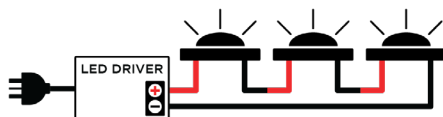

SERIES WIRING

INPUT 240VAC OUTPUT DC Constant Current