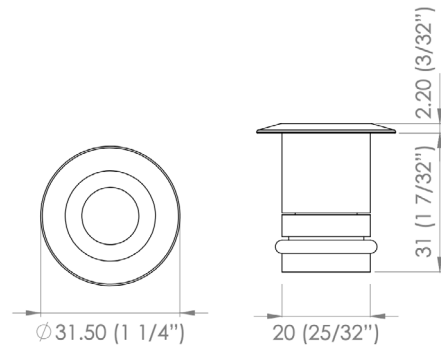

## MODUX MICRO RECESSED SPOT

By LuxR

OUTDOOR

The LuxR Modux Micro Recessed Spot is a miniature low-voltage dimmable outdoor washer, with optional canister. Illumination is directed through four interchangeable beam angles. Ideal for marking boundaries, crosslighting paths and uplighting columns and walls.

### GENERAL SPECIFICATIONS

LED	1 W
LUMENS	70 Lm
EFFICACY	70 Lm / W
COLOUR TEMPERATURE	2700K   3000K   4000K
MATERIAL	Natural Copper 316 Stainless Steel
FINISH	Copper, Stainless Steel
BEAM	16°, 37°, 84°, 13°+40° Oval
CRI	90+
IP	68
WARRANTY	10 Years: Copper & Stainless Steel 5 Years: Electronics
ORIGIN	New Zealand