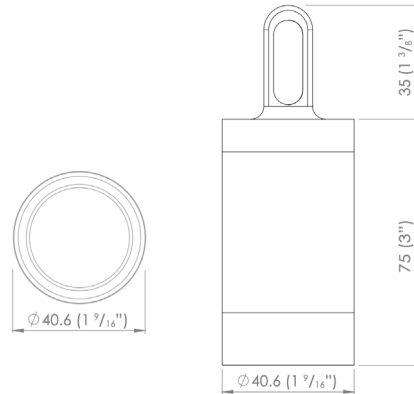

radiantlighting®

MODUX 2 & 4 HANGING LITE

By LuxR

SUSPENSION / OUTDOOR

The Modux Two & Four hanging lights are designed to be suspended from a ceiling or trees to provide downwards illumination or a dynamic moon lighting effect. Includes a stainless steel cable at 1m or 3m lengths.

PROJECT

TYPE

NOTES

GENERAL SPECIFICATIONS

LED	2 W 4 W
LUMENS	170 Lm 360 Lm
EFFICACY	85 Lm / W 90 Lm / W
COLOUR TEMPERATURE	2700K 3000K 4000K
MATERIAL	Brass
FINISH	Brass
BEAM	MODUX 2: 8°, 26°, 36°, 74°, 15°+40° Oval MODUX 4: 12°, 26°, 36°, 74°, 15°+40° Oval
CRI	90+
IP	68
WARRANTY	10 Years: Brass 5 Years: Electronics
ORIGIN	New Zealand