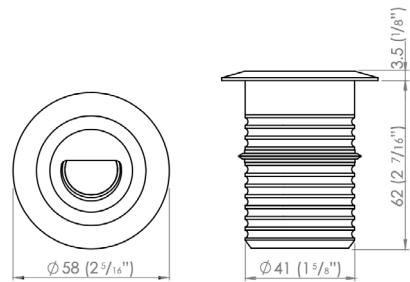

PROJECT

TYPE

NOTES

GENERAL SPECIFICATIONS

| | |
|--------------------|--|
| LED | 2 W |
| LUMENS | 170 Lm |
| EFFICACY | 85 Lm / W |
| COLOUR TEMPERATURE | 3000K |
| MATERIAL | Natural Copper 316 Stainless Steel Powder Coated Aluminium |
| FINISH | Black, Silver Star, Copper, Stainless Steel |
| BEAM | Asymmetric Wash |
| CRI | 90+ |
| IP | 68 |
| WARRANTY | 10 Years: Copper & Stainless Steel 5 Years: Electronics & Aluminium |
| ORIGIN | New Zealand |