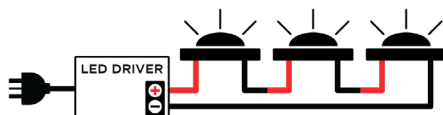

SERIES WIRING

INPUT 240VAC   OUTPUT DC Constant Current