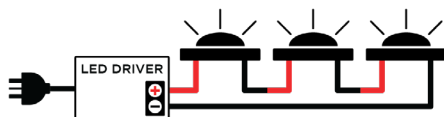

SERIES WIRING

INPUT 240VAC   **OUTPUT** DC Constant Current