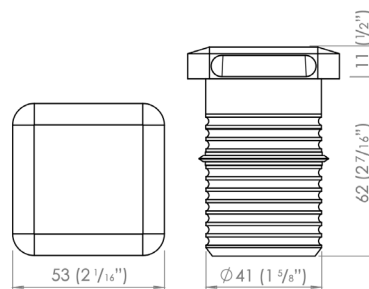

## MODUX 2 & 4 SQUARELIGHT WASH

By LuxR

**OUTDOOR**

The M2 & M4 Squarelight Wash are a low-voltage dimmable outdoor feature light that produces a wash distribution 5 degrees below the flange lip in a narrow decorative band. Can be used to illuminate the wall surface adjacent to the step treads, step treads themselves, above a doorway, or as a path light wayfinder among other applications.

### GENERAL SPECIFICATIONS

<b>LED</b>	2 W   4 W
<b>LUMENS</b>	170 Lm   360 Lm
<b>EFFICACY</b>	85 Lm / W   90 Lm / W
<b>COLOUR TEMPERATURE</b>	2700K   3000K   4000K
<b>MATERIAL</b>	Natural Copper 316 Stainless Steel Powder Coated Aluminium
<b>FINISH</b>	Black, Copper, Stainless Steel
<b>BEAM</b>	-5°, +10°
<b>CRI</b>	90+
<b>IP</b>	68
<b>WARRANTY</b>	10 Years: Copper & Stainless Steel 5 Years: Electronics & Aluminium
<b>ORIGIN</b>	New Zealand