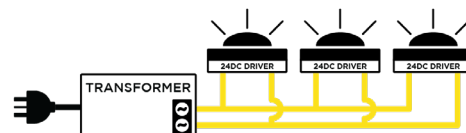

PARALLEL WIRING AVAILABLE UPON REQUEST

SERIES WIRING

INPUT 240VAC OUTPUT DC Constant Current

PARALLEL WIRING

INPUT 240VAC OUTPUT 12VAC | 24VDC

PERTH
+61 08 9240 1008
sales@radiantlighting.com.au

SYDNEY
1300 438 609
sales@radiantlighting.com.au