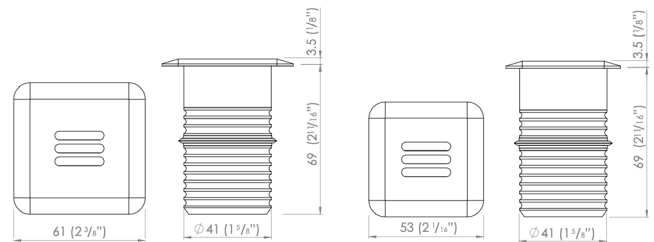

radiantlighting®

MODUX 2 & 4 SQUARE LOUVRE

By LuxR

OUTDOOR

The Modux Four Louvre is a low-voltage dimmable outdoor washer producing an attractive wash of light. This Louvre model directs the light at a 45° angle to eliminate glare. Intended for step or wall lighting.

PROJECT

TYPE

NOTES

GENERAL SPECIFICATIONS

LED	2 W 4 W
LUMENS	170 Lm 360 Lm
EFFICACY	85 Lm / W 90 Lm / W
COLOUR TEMPERATURE	2700K 3000K 4000K
MATERIAL	Solid Copper 316 Stainless Steel Powder Coated Aluminium
FINISH	Black, Copper, Stainless Steel
BEAM	Asymmetric Wash
CRI	90+
IP	68
WARRANTY	10 Years: Copper & Stainless Steel 5 Years: Aluminium & Electronics
ORIGIN	New Zealand