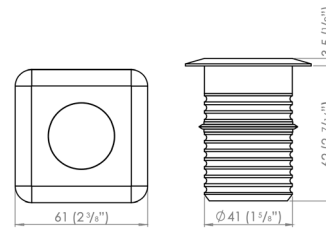

radiantlighting®

M2 & M4 LARGE RECESSED SQUARE

By LuxR

OUTDOOR

The Modux 2 & 4 Large recessed luminaires are designed to be mounted either in the ground or floor as low profile uplighters, or in walls or steps to illuminate paths and stairways. They can be installed either outdoors or indoors and offer the option of either a round or square flange.

PROJECT

TYPE

NOTES

GENERAL SPECIFICATIONS

LED	2 W 4 W
LUMENS	170 Lm 360 Lm
EFFICACY	85 Lm / W 90 Lm / W
COLOUR TEMPERATURE	2700K 3000K 4000K
MATERIAL	Natural Copper 316 Stainless Steel Powder Coated Aluminium
FINISH	Black, Copper, Stainless Steel
BEAM MODUX 2 MODUX 4	8°, 26°, 36°, 74°, 15°+40° Oval 12°, 26°, 36°, 74°, 15°+40° Oval
CRI	90+
IP	68
WARRANTY	10 Years: Copper & Stainless Steel 5 Years: Electronics & Aluminium
ORIGIN	New Zealand