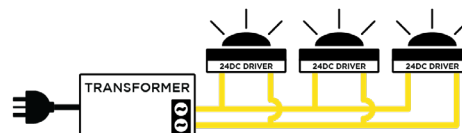

PARALLEL WIRING

INPUT 240VAC OUTPUT 12VAC | 24VDC

PERTH
+61 08 9240 1008
sales@radiantlighting.com.au

SYDNEY
1300 438 609
sales@radiantlighting.com.au

MELBOURNE
1300 438 609
sales@radiantlighting.com.au

BRISBANE
1300 438 609
sales@radiantlighting.com.au