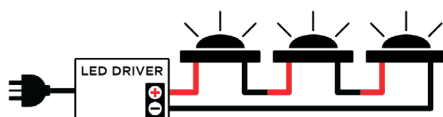

SERIES WIRING

INPUT 240VAC OUTPUT DC Constant Current