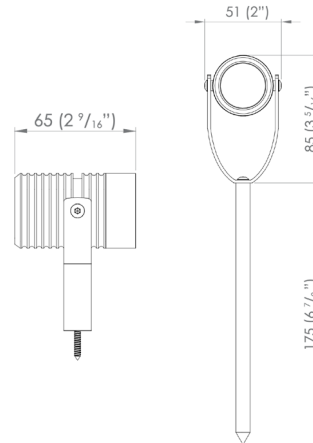

radiantlighting®

MODUX 2 & 4 SPIKE SPOT

By LuxR

OUTDOOR

The M2 & M4 Spike Spots are a low-voltage dimmable outdoor spot light with a solid metal spike for installing into garden soil. The fully adjustable spot light is precision machined in marine grade 316 stainless steel, copper or powdercoated aluminium, the luminaire achieves IP68 water ingress rating for peace of mind.

PROJECT

TYPE

NOTES

GENERAL SPECIFICATIONS

LED	2 W 4 W
LUMENS	170 Lm 360 Lm
EFFICACY	85 Lm / W 90 Lm / W
COLOUR TEMPERATURE	2700K 3000K 4000K
MATERIAL	Natural Copper 316 Stainless Steel Powder Coated Aluminium
FINISH	Black, Copper, Stainless Steel
BEAM	MODUX 2: 8°, 26°, 36°, 74°, 15°+40° Oval MODUX 4: 12°, 26°, 36°, 74°, 15°+40° Oval
CRI	90+
IP	68
WARRANTY	10 Years: Copper & Stainless Steel 5 Years: Electronics & Aluminium
ORIGIN	New Zealand