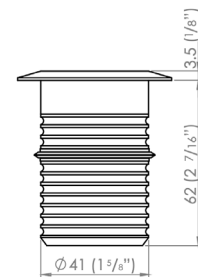

## MODUX 2 & 4 LARGE RECESSED ROUND

By LuxR

OUTDOOR

A larger version of the M2 / M4 Recessed Round. The Modux 2 & 4 Large recessed luminaires are designed to be mounted either in the ground or floor as low profile uplighters, or in walls or steps to illuminate paths and stairways. They can be installed either outdoors or indoors and offer the option of either a round or square flange.

### GENERAL SPECIFICATIONS

LED	2 W   4 W
LUMENS	170 Lm   360 Lm
EFFICACY	85 Lm / W   90 Lm / W
COLOUR TEMPERATURE	2700K   3000K   4000K
MATERIAL	Natural Copper 316 Stainless Steel Powder Coated Material
FINISH	Black, Copper, Stainless Steel
BEAM	MODUX 2: 8°, 26°, 36°, 74°, 15°+40° Oval MODUX 4: 12°, 26°, 36°, 74°, 15°+40° Oval
CRI	90+
IP	68
WARRANTY	10 Years: Copper & Stainless Steel 5 Years: Electronics & Aluminium
ORIGIN	New Zealand