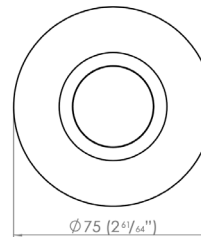

### GENERAL SPECIFICATIONS

LED	2 W   4 W
LUMENS	170 Lm   360 Lm
EFFICACY	85 Lm / W   90 Lm / W
COLOUR TEMPERATURE	2700K   3000K   4000K
MATERIAL	Natural Copper 316 Stainless Steel Powder Coated Material
FINISH	Black, Copper, Stainless Steel
BEAM	MODUX 2: 8°, 26°, 36°, 74°, 15°+40° Oval MODUX 4: 12°, 26°, 36°, 74°, 15°+40° Oval
CRI	90+
IP	68
WARRANTY	10 Years: Copper & Stainless Steel 5 Years: Electronics & Aluminium
ORIGIN	New Zealand