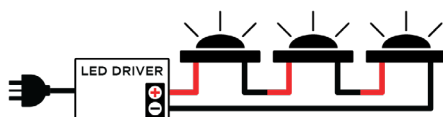

SERIES WIRING

INPUT 240VAC   OUTPUT DC Constant Current