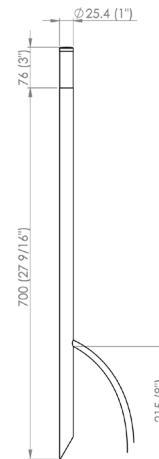

radiantlighting®

MODUX 1 SABER

By LuxR

OUTDOOR / IN-GROUND

This 1 inch diameter miniature pole marker light produces plenty of light creating a 360 degree wash without any glare. Precision machined in marine grade 316 stainless steel, copper or powdercoated aluminium, the luminaire achieves IP68 water ingress rating for peace of mind.

PROJECT

TYPE

NOTES

GENERAL SPECIFICATIONS

LED	1 W
LUMENS	35 Lm
EFFICACY	35 Lm / W
COLOUR TEMPERATURE	2700K 3000K 4000K
MATERIAL	Natural Copper 316 Stainless Steel Powder Coated Aluminium
FINISH	Finish
BEAM	360° Wash
CRI	90+
IP	68
WARRANTY	10 Years: Copper & Stainless Steel 5 Years: Electronics & Aluminium
ORIGIN	New Zealand

BLACK	128-M1SBRABK30
COPPER	128-M1SBRC30
STAINLESS STEEL	128-M1SBR30

PARALLEL WIRING AVAILABLE UPON REQUEST

SERIES WIRING

INPUT 240VAC OUTPUT DC Constant Current

PARALLEL WIRING

INPUT 240VAC OUTPUT 12VAC | 24VDC