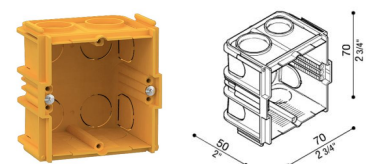

radiantlighting

**TEGOLO**  
BY LOMBARDO

**WALL**

<b>PROJECT</b>	
<b>TYPE</b>	
<b>NOTES</b>	

<b>PRODUCT NAME</b>	Tegolo Wall / Floor
<b>DESIGNER</b>	Lombardo
<b>MANUFACTURER</b>	Lombardo
<b>PRODUCT CODE</b>	*Available upon request
<b>CATEGORY</b>	Wall
<b>MATERIAL</b>	Powder-coat Aluminium
<b>DIMMABLE</b>	Yes

<b>LIGHT SOURCE</b>	3W LED
<b>LUMENS</b>	200lm
<b>FINISHES</b>	Black   White   Light Grey   Dark Grey   Corten
<b>DIMENSIONS</b>	See line drawing
<b>IP</b>	67
<b>ORIGIN</b>	Italy
<b>WARRANTY</b>	3 years
<b>ASSOCIATED ITEM</b>	Recess box for wall installation Code: 48-502