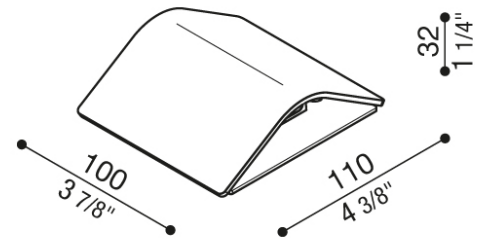

radiantlighting

TEGOLO
BY LOMBARDO

WALL

PROJECT	
TYPE	
NOTES