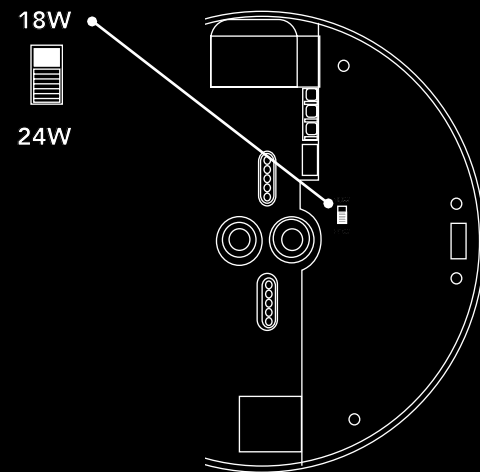

Quick release system

The LUCID T has been designed with ease of installation in mind; it's quick release system ensures a simple and fast installation process.

T270 is interchangeable between wattages

The ability to swap between 18 and 24 watts allows there to be uniform and consistency in the design of the interior space if the same aesthetic needs to be achieved. More light can be produced from the same size fitting, allowing it to be used in various sized spatial environments.

Dot-free illumination

Special positioning of LEDs allows for seamless dot-free illumination.

Integrated dimmable driver
Providing ease of installation.

Wide beam angle
Providing vast light for your space.