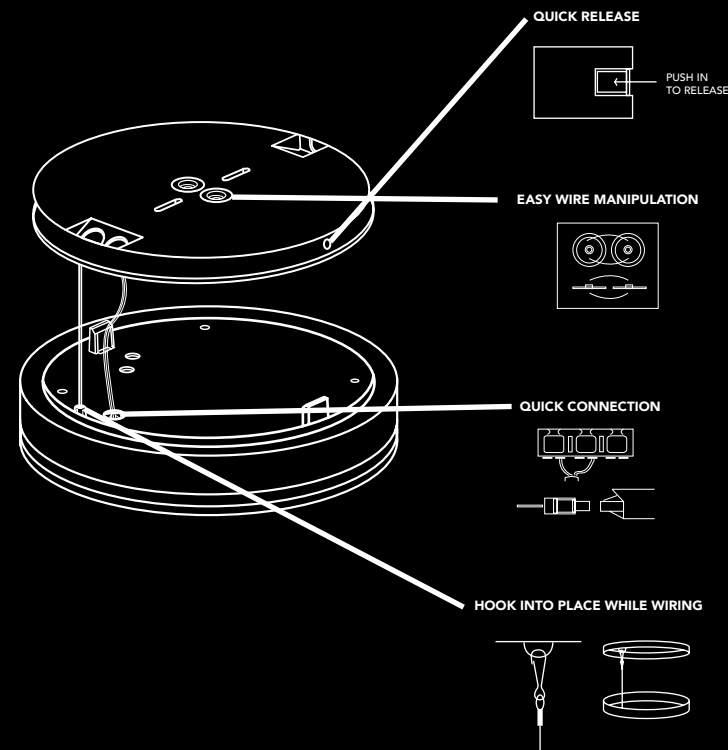

Lucid T

The LUCID T series, incorporates powerful illumination with advanced LED technology. Its modern and minimal design allows it to fit into any residential or commercial space.

Lucid T 270

Lucid T 350

Quick release system

The LUCID T has been designed with ease of installation in mind; it's quick release system ensures a simple and fast installation process.

T270 is interchangeable between wattages

The ability to swap between 18 and 24 watts allows there to be uniform and consistency in the design of the interior space if the same aesthetic needs to be achieved. More light can be produced from the same size fitting, allowing it to be used in various sized spatial environments.

Dot-free illumination

Special positioning of LEDs allows for seamless dot-free illumination.

Integrated dimmable driver
Providing ease of installation.

Wide beam angle
Providing vast light for your space.