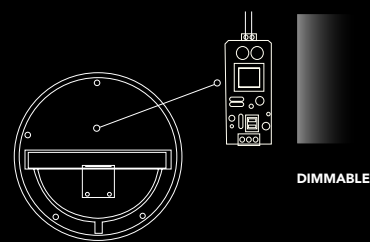

Quick release system

The LUCID T has been designed with ease of installation in mind; it's quick release system ensures a simple and fast installation process.

T270 is interchangeable between wattages

The ability to swap between 18 and 24 watts allows there to be uniform and consistency in the design of the interior space if the same aesthetic needs to be achieved. More light can be produced from the same size fitting, allowing it to be used in various sized spatial environments.

Dot-free illumination

Special positioning of LEDs allows for seamless dot-free illumination.

Integrated dimmable driver
Providing ease of installation.

Wide beam angle
Providing vast light for your space.

IP 54
Can be used in both wet or dry areas.