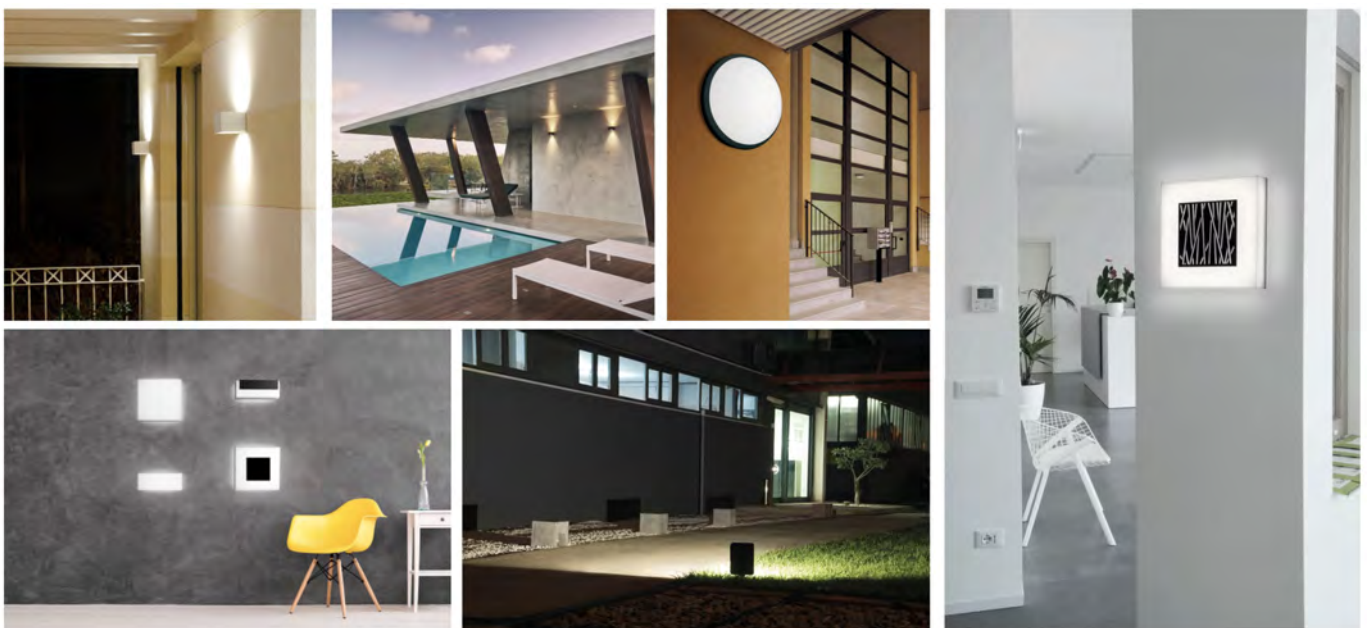

radiantlighting

LOMBARDO

Brand Summary

Country of Origin: Italy.

Product Specialisation: Internal and external luminaires, with a strong focus on wall lights.

Areas of use: Interior & Exterior.

Introduction: Lombardo have been producing unique lighting products in Europe for years. Aesthetics combined with technical ability is what creates their brilliant range of internal and external products.

Style: Reliability, Dynamism, Simplicity.
Lombardo describes their own style as intelligent, yet easy. Every development of theirs springs from intuition and the ability to imagine that things can be different from the way we have always experienced them.

What makes them unique: Lombardo's design laboratory opens up completely new avenues for lighting, with innovation and design being a part of the company's DNA. They are capable of integrating light technologies into unusual, but always technically appropriate, shapes and materials.

PERTH

T +61 08 9240 2227
F +61 08 9240 1178
E sales@radiantlighting.com.au

SYDNEY

T 1300 438 609
F 1300 438 610
E sydney@radiantlighting.com.au

MELBOURNE

T 1300 438 609
F 1300 438 610
E melbourne@radiantlighting.com.au

BRISBANE

T 1300 438 609
F 1300 438 610
E brisbane@radiantlighting.com.au