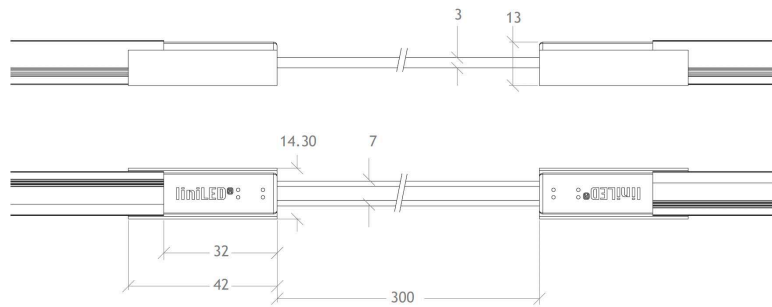

radiantlighting

PROJECT	
TYPE	
NOTES	

SIDE WELDED EXTENSION CORD LED

BY TRIOLIGHT

PRODUCT NAME	LinLED Top Welded Extension Cord	FINISHES	White
DESIGNER	Triolight	DIMENSIONS	32 (L) x 11.55 (W) x 11.55 (H) mm (without U-profile)
MANUFACTURER	Triolight	ORIGIN	Netherlands
PRODUCT CODE	105-12298	WARRANTY	100% within year 1 and year 2 after delivery 80% in year 3 60% in year 4 40% in year 5
CATEGORY	LED Strip Lighting		
MATERIAL	PVC		
IP	68		
CORD LENGTH	0.3m		