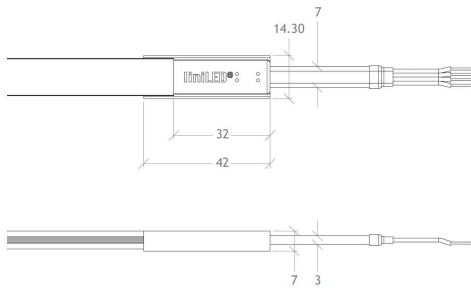

radiantlighting

| | |
|----------------|--|
| PROJECT | |
| TYPE | |
| NOTES | |

TOP WELDED CONNECTOR

LED

BY TRIOLIGHT

| | |
|---------------------|----------------------------------|
| PRODUCT NAME | LinLED Top Welded Connector |
| DESIGNER | Triolight |
| MANUFACTURER | Triolight |
| PRODUCT CODE | 105-12293 (1m) 105-12294 (5m) |
| CATEGORY | LED Strip Lighting |
| MATERIAL | PVC |
| IP | 68 |
| CORD LENGTH | 1m or 5m |

| | |
|-------------------|---|
| FINISHES | White |
| DIMENSIONS | 32 (L) x 11.55 (W) x 6 (H) mm (without U-profile) |
| ORIGIN | Netherlands |
| WARRANTY | 100% within year 1 and year 2 after delivery 80% in year 3 60% in year 4 40% in year 5 |