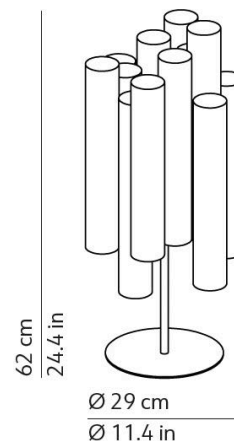

TOOT TABLE LAMP

TABLE LAMPS

BY KUNDALINI

PRODUCT NAME	Toot Suspension
DESIGNER	Karim Rashid
MANUFACTURER	Kundalini
PRODUCT CODE	4-K400335
CATEGORY	Table Lamps
MATERIAL	Metallic Body / Glass

LIGHT SOURCE	3 x 5W LED
FINISHES	Multi-coloured
DIMENSIONS	Ø 29 x H 51 cm
IP	20
ORIGIN	Italy
WARRANTY	2 Years
DIMMABLE	Yes