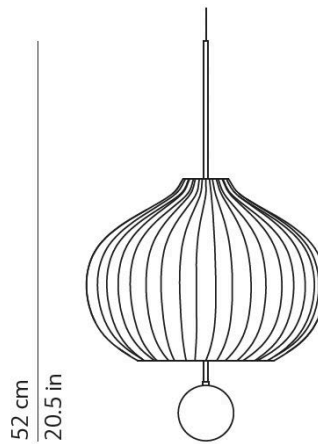

## LILLI SUSPENSION

SUSPENSION

BY KUNDALINI

Ø 32 cm  
Ø 12.6 in

|                     |                               |
|---------------------|-------------------------------|
| <b>PRODUCT NAME</b> | Lilli Suspension              |
| <b>DESIGNER</b>     | Cristina Celestino            |
| <b>MANUFACTURER</b> | Kundalini                     |
| <b>PRODUCT CODE</b> | 4-K3553650 (White/Brass)      |
| <b>CATEGORY</b>     | Suspension                    |
| <b>MATERIAL</b>     | Metallic Body / Opal diffuser |

|                     |                |
|---------------------|----------------|
| <b>LIGHT SOURCE</b> | 3 x 42W LED    |
| <b>FINISHES</b>     | White/ Brass   |
| <b>DIMENSIONS</b>   | Ø 32 x H 52 cm |
| <b>IP</b>           | 20             |
| <b>ORIGIN</b>       | Italy          |
| <b>WARRANTY</b>     | 2 Years        |
| <b>DIMMABLE</b>     | Yes            |