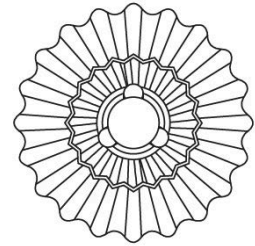

## LILLI SUSPENSION

SUSPENSION

BY KUNDALINI

Ø 32 cm  
Ø 12.6 in

|                     |                               |
|---------------------|-------------------------------|
| <b>PRODUCT NAME</b> | Lilli Suspension              |
| <b>DESIGNER</b>     | Cristina Celestino            |
| <b>MANUFACTURER</b> | Kundalini                     |
| <b>PRODUCT CODE</b> | 4-K3553650 (White/Brass)      |
| <b>CATEGORY</b>     | Suspension                    |
| <b>MATERIAL</b>     | Metallic Body / Opal diffuser |

|                     |                |
|---------------------|----------------|
| <b>LIGHT SOURCE</b> | 3 x 42W LED    |
| <b>FINISHES</b>     | White/ Brass   |
| <b>DIMENSIONS</b>   | Ø 32 x H 52 cm |
| <b>IP</b>           | 20             |
| <b>ORIGIN</b>       | Italy          |
| <b>WARRANTY</b>     | 2 Years        |
| <b>DIMMABLE</b>     | Yes            |