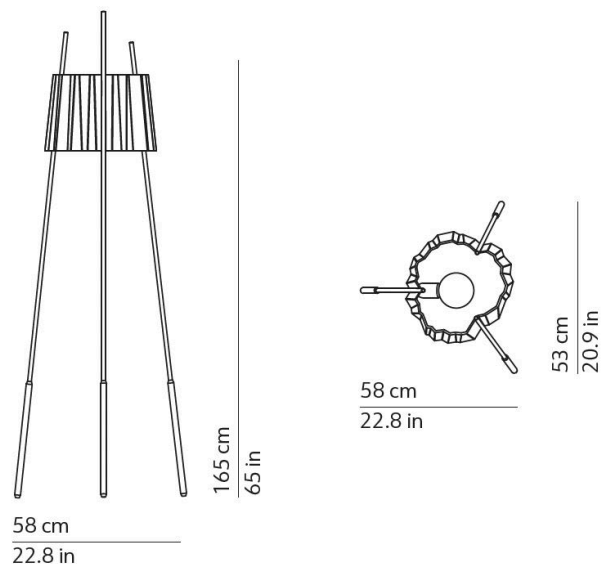

TYLA FLOOR

FLOOR

BY KUNDALINI

PROJECT	
TYPE	
NOTES	

PRODUCT NAME	Tyla Floor
DESIGNER	Marc Sadler
MANUFACTURER	Kundalini
CATEGORY	Floor
MATERIAL	Aluminium
PRODUCT CODE	4-K501418B (White) 4-K501418BLU (Dark Blue) 4-K501418RO (Red)
DIMMABLE	No

LIGHT SOURCE	1 x 70W Max
FINISHES	White Dark Blue Red
IP	20
DIMENSIONS	L 58 x W 53 x H 165 cm
ORIGIN	Italy