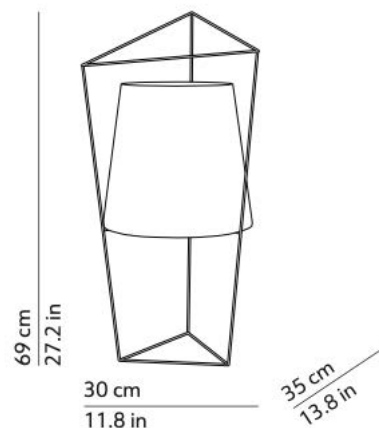

PROJECT	
TYPE	
NOTES	

TATU TABLE

TABLE

BY KUNDALINI

PRODUCT NAME	Tatu Table
DESIGNER	N/A
MANUFACTURER	Kundalini
CATEGORY	Table
MATERIAL	Metallic Body / Glass
PRODUCT CODE	4-K227105N (Black) 4-K227105R (Brass)
DIMMABLE	Yes

LIGHT SOURCE	1 x 100W Max
FINISHES	Black / Brass
DIMENSIONS	L 30 x W 35 x H 69 cm
IP	20
ORIGIN	Italy