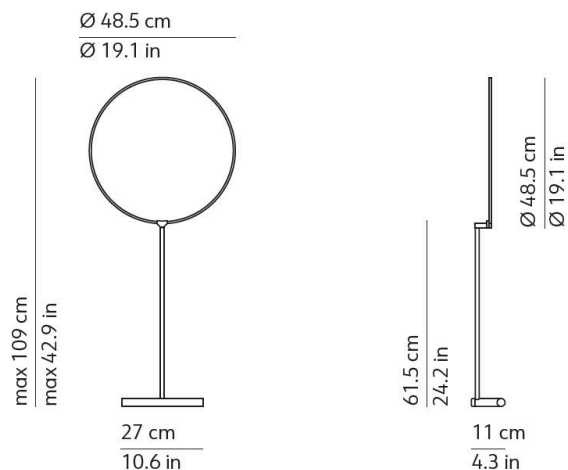

PROJECT	
TYPE	
NOTES	

POISE TABLE

TABLE

BY KUNDALINI

PRODUCT NAME	Poise Table
DESIGNER	Robert Dabi
MANUFACTURER	Kundalini
CATEGORY	Table
MATERIAL	Metallic Body / LED
PRODUCT CODE	4-K505424N (Black)
DIMMABLE	Yes

LIGHT SOURCE	1 x 13.5W - 2700K
FINISHES	Black
DIMENSIONS	\varnothing 48.5 x W 11 x H max 109 cm
IP	20
ORIGIN	Italy