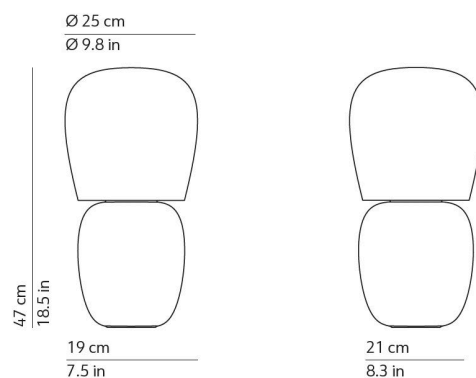

PROJECT	
TYPE	
NOTES	

HIVE TABLE

TABLE

BY KUNDALINI

PRODUCT NAME	Hive Table
DESIGNER	Ini Archibong
MANUFACTURER	Kundalini
PRODUCT CODE	4-K390325B (Black) 4-K390325R (Red) 4-K390325O (White)
CATEGORY	Table
MATERIAL	Mouth-blown glass Metallic Structure

LIGHT SOURCE	1 x 30W LED
FINISHES	Black / Red / White
DIMENSIONS	Ø 25 x H 47 cm
IP	20
ORIGIN	Italy
WARRANTY	2 Years
DIMMABLE	Yes - dimmer included