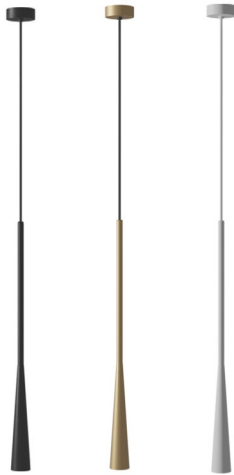

# FLARE

Our Faze Flare is the latest addition to our pendant selection. Featuring a contemporary cylindrical design with a subtle flared tip, this minimal pendant brings a touch of elegance to our Faze collection.

## FEATURES

- + Minimal and contemporary design
- + Black baffle for reduced glare
- + Available in a singular, triple or quintuple design
- + Available in various colours

## GENERAL SPECIFICATIONS

LED	7W (5.6W)
Lumens	289lm
Colour	3000K, Warm White
Efficacy	53.6lm/w
Beam	38°
Material	Powder Coated Aluminium   Brass
CRI	90+
Finish	Black   White   Brass
IP	20
UGR	<12
Colour Deviation	SDCM ≤3
Lifetime	>30,000hrs
Warranty	3 Years

## PRODUCT CODE

Black, 3000K, 38°	120-FLS3407B383
White, 3000K, 38°	120-FLS3407W383
Brass, 3000K, 38°	120-FLS3407G383