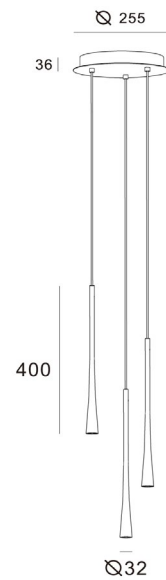

FEATURES

- + Minimal and contemporary design
- + Black baffle for reduced glare
- + Available in a singular, triple or quintuple design
- + Available in various colours

GENERAL SPECIFICATIONS

LED	11W
Lumens	650 lm
Colour	3000K, Warm White
Efficacy	59 lm/w
Beam	38°
Material	Powder Coated Aluminium Brass
CRI	90+
Finish	Black White Brass
IP	20
Colour Deviation	SDCM ≤3
Lifetime	>30,000hrs
Warranty	3 Years

PROJECT DETAILS

PROJECT:

TYPE:

NOTES:

DIMENSIONS (mm)

PRODUCT CODE

Black, 3000K, 38°	120-FL33407B383
White, 3000K, 38°	120-FL33407W383
Brass, 3000K, 38°	120-FL33407G383

DRIVER SPECIFICATIONS