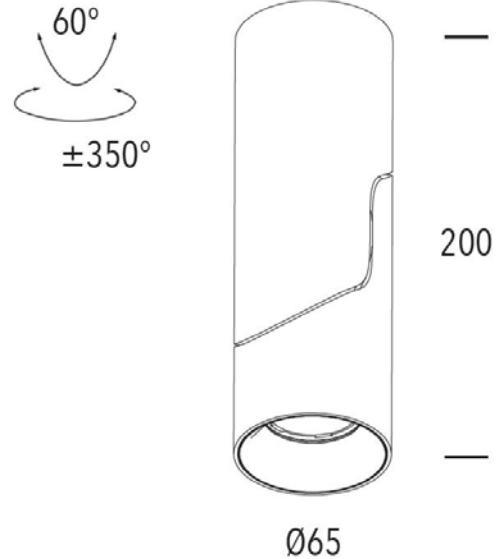

# SPLIT

Designed to revolve around any application, the SPLIT is minimalist in design and precise in lighting application.

- + Innovative rotating lens head
- + High quality aluminium housing
- + Adjustable 60° / Rotatable 350°
- + High lumen output per watt

### Dimensions (mm)

### General Specifications

LED	12W
Lumens	1355lm (at 3000k)
Colour	3000K, Warm White 4000K, Cool White
CRI	90+
Efficacy	Up to 112lm/W
Beam	35° (M) 52° (F)
Material	Powder Coat Aluminium
Finish	Sand White Black
IP	20
Warranty	3 years