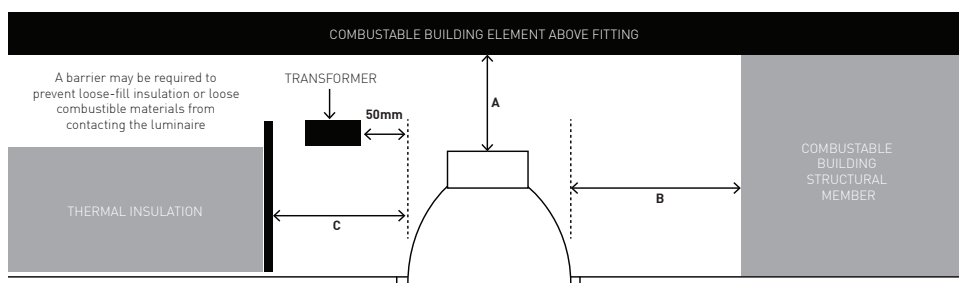

Category	Recessed Downlight
Power	25 Watts
IP Rating	20 (Ceiling Space) 44 (Fascia)
Material	Aluminium
Warranty	5 Years

Suitable for residential or commercial use in Australia and New Zealand. Fitting may be abutted and covered according to AS/NZS 60598.2.2:2016, however for optimal efficiency we advise that the luminaire is not covered when installing.

WARNING - RISK OF OVERHEATING OR FIRE IF THE CLEARANCE DISTANCES ARE COMPROMISED. Minimum clearance for luminaire: In accordance with AS/NZS 60598.2.2:2016