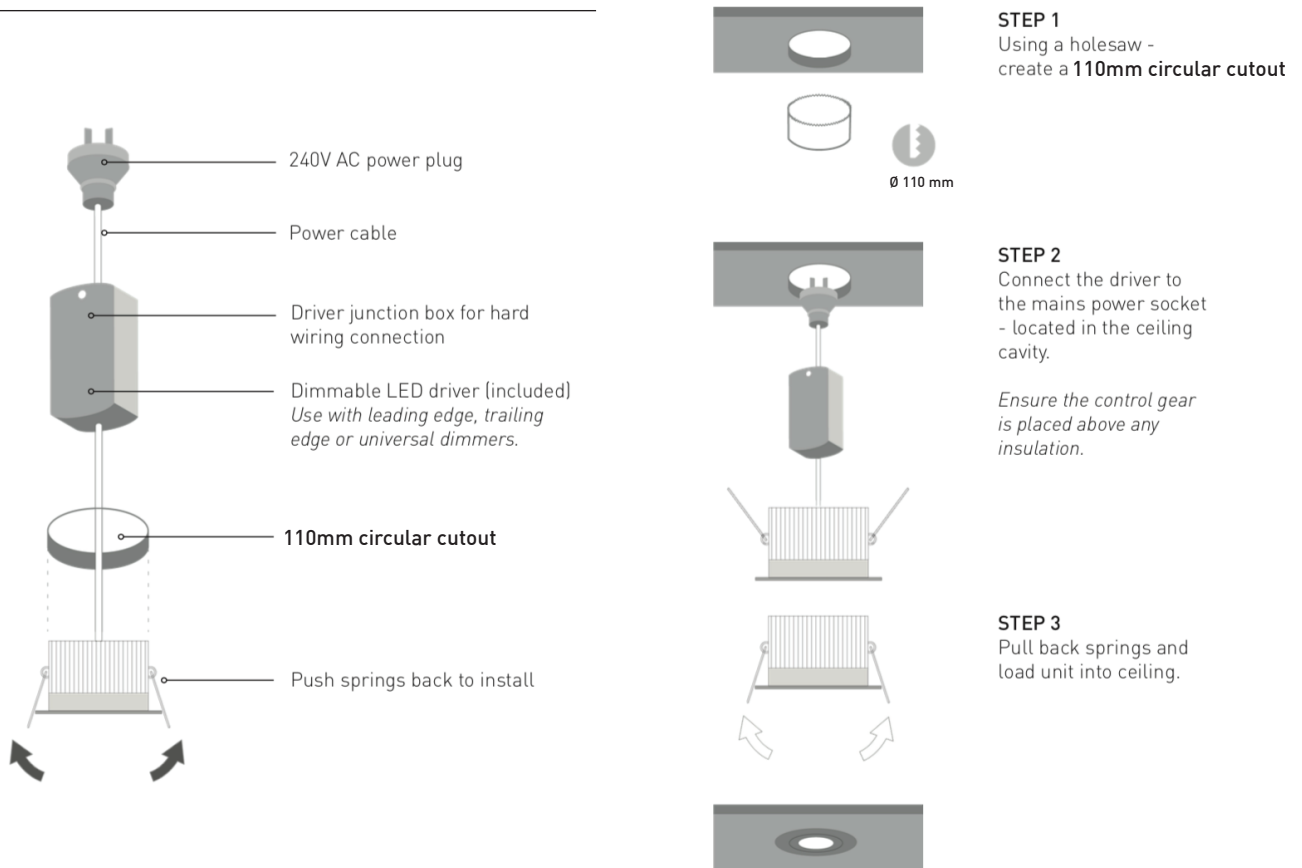

⚠ CAUTION - light fitting must be installed by a licensed electrician.

- Please ensure to read instructions correctly for the installation of the fitting provided. Failure to do so will result in a void of warranty and compromises the safety of luminaire.
- Radiant Lighting are not liable for warranties when luminaire is damaged by incorrect installation. The installation of the luminaires must be in accordance with the national safety regulations.
- If the external flexible cable or cord of the luminaire is damaged, it shall be exclusively replaced by the manufacture or his service agent or similar qualified person in order to avoid a hazard.
- When using C-Bus, use universal or trailing edge dimming modules.

Please refer to Radiant Lighting's General Terms & Conditions for more information concerning the installation and warranty of our products.

Installation Instructions