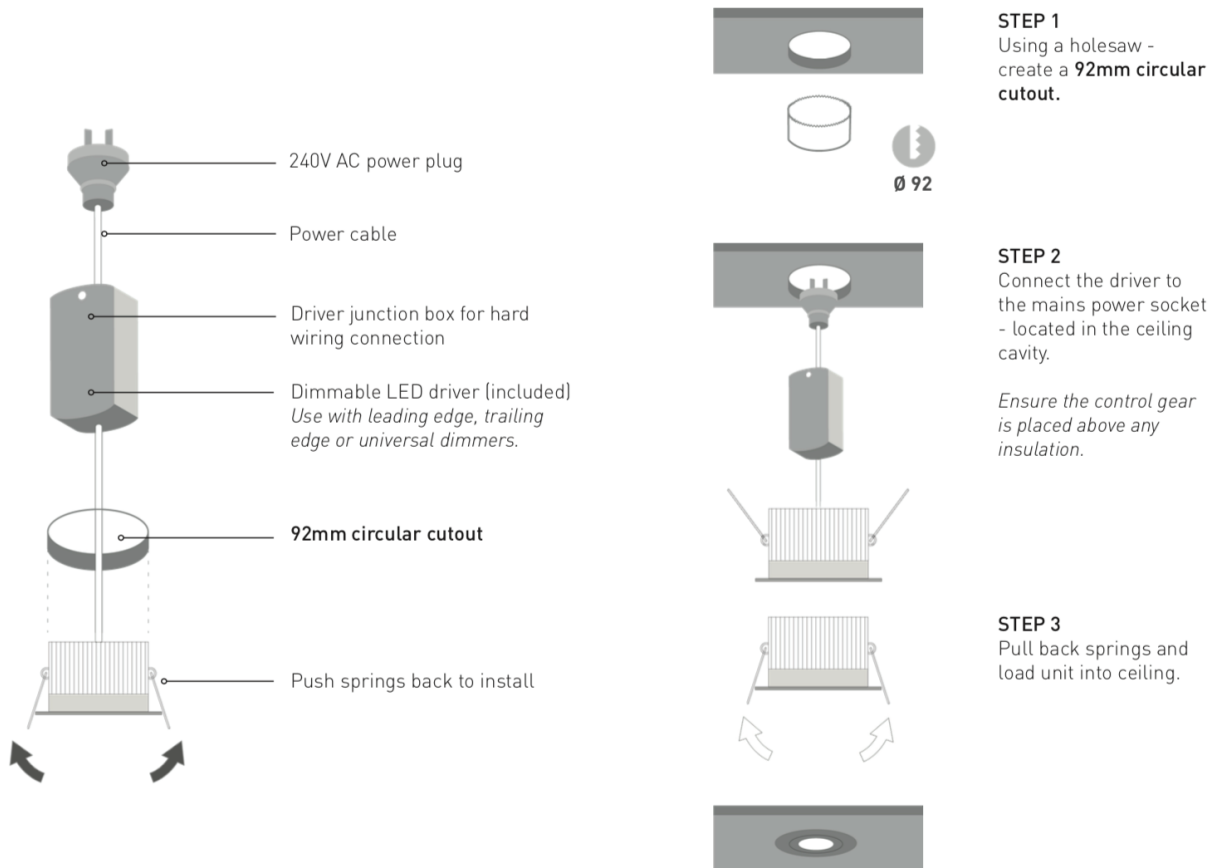

⚠ CAUTION - light fitting must be installed by a licensed electrician.

- Please ensure to read instructions correctly for the installation of the fitting provided. Failure to do so will result in a void of warranty and compromises the safety of luminaire.
 - Radiant Lighting are not liable for warranties when luminaire is damaged by incorrect installation. The installation of the luminaires must be in accordance with the national safety regulations.
 - If the external flexible cable or cord of the luminaire is damaged, it shall be exclusively replaced by the manufacture or his service agent or similar qualified person in order to avoid a hazard.
- Please refer to Radiant Lighting's General Terms & Conditions for more information concerning the installation and warranty of our products.

Installation Instructions

Category Recessed Downlight	
Power 12 Watts	
IP Rating 20 (Ceiling Space) 44 (Fascia)	
Material Aluminium	
Warranty 5 Years	

Suitable for residential or commercial use in Australia and New Zealand. Fitting may be abutted and covered according to AS/NZS 60598.2.2:2016, however for optimal efficiency we advise that the luminaire is not covered when installing.

WARNING - RISK OF OVERHEATING OR FIRE IF THE CLEARANCE DISTANCES ARE COMPROMISED. Minimum clearance for luminaire: In accordance with AS/NZS 60598.2.2:2016

- A** Height clearance to building element (HCB) = **0mm**
- B** Side clearance to building element (SCB) = **0mm**
- C** Side clearance to insulation (SCI) = **0mm**