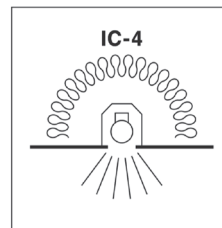

⚠ CAUTION - light fitting must be installed by a licensed electrician.

- Please ensure to read instructions correctly for the installation of the fitting provided. Failure to do so will result in a void of warranty and compromises the safety of luminaire.
 - Radiant Lighting are not liable for warranties when luminaire is damaged by incorrect installation. The installation of the luminaires must be in accordance with the national safety regulations.
 - If the external flexible cable or cord of the luminaire is damaged, it shall be exclusively replaced by the manufacture or his service agent or similar qualified person in order to avoid a hazard.
- Please refer to Radiant Lighting's General Terms & Conditions for more information concerning the installation and warranty of our products.

Installation Instructions

Category Recessed Downlight	
Power 12 Watts	
IP Rating 20 (Ceiling Space) 44 (Fascia)	
Material Aluminium	
Warranty 5 Years	

Suitable for residential or commercial use in Australia and New Zealand. Fitting may be abutted and covered according to AS/NZS 60598.2.2:2016, however for optimal efficiency we advise that the luminaire is not covered when installing.

WARNING - RISK OF OVERHEATING OR FIRE IF THE CLEARANCE DISTANCES ARE COMPROMISED. Minimum clearance for luminaire: In accordance with AS/NZS 60598.2.2:2016

- A** Height clearance to building element (HCB) = **0mm**
- B** Side clearance to building element (SCB) = **0mm**
- C** Side clearance to insulation (SCI) = **0mm**