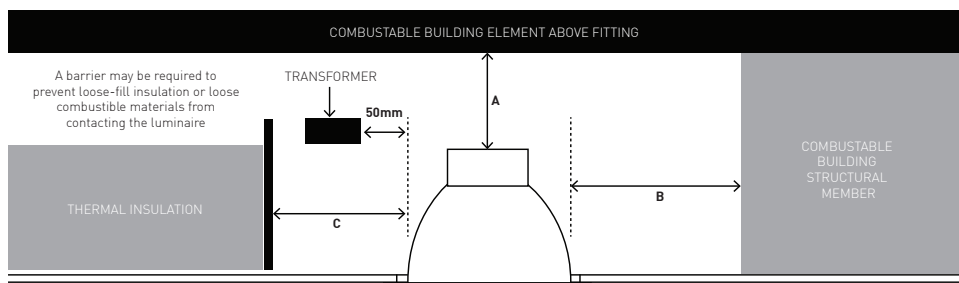

⚠ CAUTION - light fitting must be installed by a licensed electrician.

- Please ensure to read instructions correctly for the installation of the fitting provided. Failure to do so will result in a void of warranty and compromises the safety of luminaire.
 - Radiant Lighting are not liable for warranties when luminaire is damaged by incorrect installation. The installation of the luminaires must be in accordance with the national safety regulations.
 - If the external flexible cable or cord of the luminaire is damaged, it shall be exclusively replaced by the manufacture or his service agent or similar qualified person in order to avoid a hazard.
- Please refer to Radiant Lighting's General Terms & Conditions for more information concerning the installation and warranty of our products.

Installation Instructions

Category Recessed Downlight	
Power 12 Watts	
IP Rating 20 (Ceiling Space) 44 (Fascia)	
Material Aluminium	
Warranty 5 Years	

Suitable for residential or commercial use in Australia and New Zealand. Fitting may be abutted and covered according to AS/NZS 60598.2.2:2016, however for optimal efficiency we advise that the luminaire is not covered when installing.

WARNING - RISK OF OVERHEATING OR FIRE IF THE CLEARANCE DISTANCES ARE COMPROMISED. Minimum clearance for luminaire: In accordance with AS/NZS 60598.2.2:2016

- A** Height clearance to building element (HCB) = **0mm**
- B** Side clearance to building element (SCB) = **0mm**
- C** Side clearance to insulation (SCI) = **0mm**