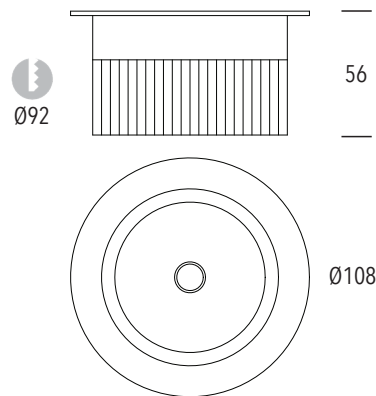

### Dimensions:

### General Specifications

LED	12W
Lumens	980
Colour	3000K, Warm White 4000K, Cool White
CRI	92+
Efficacy	Up to 81lm/W
Beam	60°
Material	Powder Coat Aluminium
Finish	White Black
IP	44
Warranty	5 years

### Driver Specifications

	L 104 x W 43 x H 24 mm
Power	240V Remote Dimmable Driver (included)
Dimming	Phase Cut Dimming