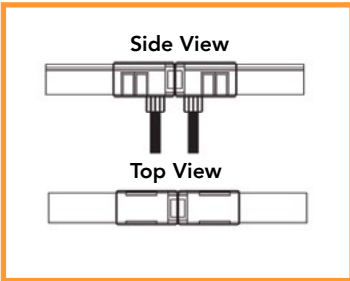

FEATURES

- + Top emitting light direction, for applications
- + UV & chemical resistant
- + Precise cutting options
- + High CRI - excellent colour rendering
- + Compatible with Casambi devices
- + IP67 - suitable for outdoor applications
- + Front, side and bottom cable entry connection

FLOW TOP ACCESSORIES

SIDE CABLE ENTRY

Code 10-FL1615TWPSE
Dimensions 27.9 (L) x 20.4 (W) x 19.4 (H) mm
Finish Transparent
Cable Entry Side

ALUMINIUM PROFILE

Code 10-FL1615P1
Dimensions 1000 (L) x 20.5 (W) x 17.6 (H) mm
Material Aluminium

REAR CABLE ENTRY

Code 10-FL1615TWPRE
Dimensions 27.9 (L) x 20.4 (W) x 19.4 (H) mm
Finish Transparent
Cable Entry Bottom

MOUNTING CLIPS (set of 4)

Code 10-1615MC
Dimensions 20 (L) x 16.6 (W) x 12.4 (H) mm
Material Stainless Steel
Each meter requires 4x clips and 4x screws

STRAIGHT CABLE ENTRY

Code 10-FL1615TWPFE
Dimensions 27.9 (L) x 20.4 (W) x 19.4 (H) mm
Finish Transparent
Cable Entry Front

END CAP IP67

Code 10-FL1615EC
Dimensions 27.9 (L) x 20.4 (W) x 19.4 (H) mm
Material Stainless Steel