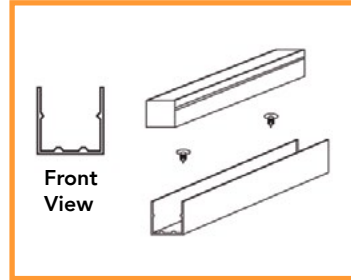

FLOW TOP ACCESSORIES

SIDE CABLE ENTRY

Code 10-FL1615TWPSE
Dimensions 27.9 (L) x 20.4 (W) x 19.4 (H) mm
Finish Transparent
Cable Entry Side

ALUMINIUM PROFILE

Code 10-FL1615P1
Dimensions 1000 (L) x 20.5 (W) x 17.6 (H) mm
Material Aluminium

REAR CABLE ENTRY

Code 10-FL1615TWPRE
Dimensions 27.9 (L) x 20.4 (W) x 19.4 (H) mm
Finish Transparent
Cable Entry Bottom

MOUNTING CLIPS (set of 4)

Code 10-1615MC
Dimensions 20 (L) x 16.6 (W) x 12.4 (H) mm
Material Stainless Steel
Each meter requires 4x clips and 4x screws