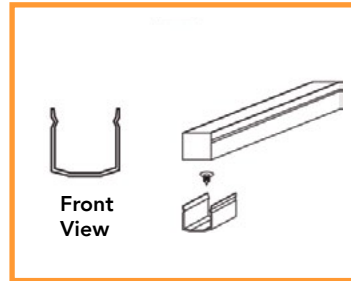

FLOW TOP ACCESSORIES

SIDE CABLE ENTRY

Code 10-FL1615TWPSE
Dimensions 27.9 (L) x 20.4 (W) x 19.4 (H) mm
Finish Transparent
Cable Entry Side

ALUMINIUM PROFILE

Code 10-FL1615P1
Dimensions 1000 (L) x 20.5 (W) x 17.6 (H) mm
Material Aluminium

REAR CABLE ENTRY

Code 10-FL1615TWPRE
Dimensions 27.9 (L) x 20.4 (W) x 19.4 (H) mm
Finish Transparent
Cable Entry Bottom

MOUNTING CLIPS (set of 4)

Code 10-1615MC
Dimensions 20 (L) x 16.6 (W) x 12.4 (H) mm
Material Stainless Steel
Each meter requires 4x clips and 4x screws