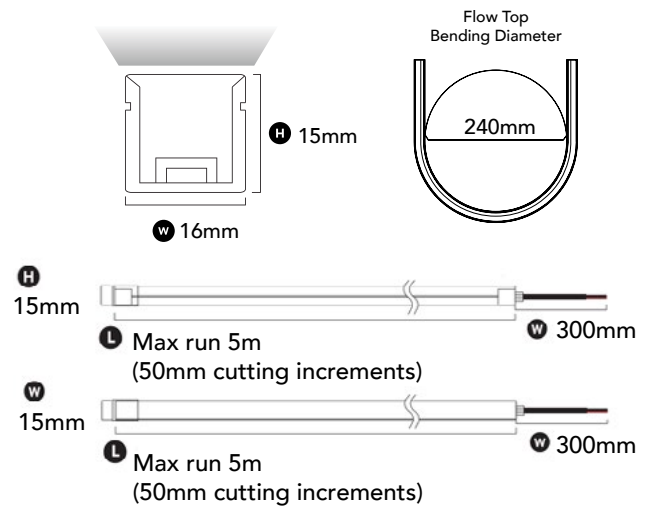

FEATURES

- + Top emitting light direction, for applications
- + UV & chemical resistant
- + Precise cutting options
- + High CRI - excellent colour rendering
- + Compatible with Casambi devices
- + IP67 - suitable for outdoor applications
- + Front, side and bottom cable entry connection

DIMENSIONS (mm)

GENERAL SPECIFICATIONS

LED	15W p/m
Lumens	1024 lm
Colour	2700K - 5300K
Efficacy	68 lm/w
Beam	120°
Material	Extruded Silicone
CRI	92+
Finish	White
IP	67
Colour Deviation	SDCM<3
Lifetime	>54,000hrs L70B10
Warranty	5 Years
Voltage	DC 24V

FLOW TOP ACCESSORIES

SIDE CABLE ENTRY

Code 10-FL1615TWPSE
Dimensions 27.9 (L) x 20.4 (W) x 19.4 (H) mm
Finish Transparent
Cable Entry Side

ALUMINIUM PROFILE

Code 10-FL1615P1
Dimensions 1000 (L) x 20.5 (W) x 17.6 (H) mm
Material Aluminium

REAR CABLE ENTRY

Code 10-FL1615TWPRE
Dimensions 27.9 (L) x 20.4 (W) x 19.4 (H) mm
Finish Transparent
Cable Entry Bottom

MOUNTING CLIPS (set of 4)

Code 10-1615MC
Dimensions 20 (L) x 16.6 (W) x 12.4 (H) mm
Material Stainless Steel
Each meter requires 4x clips and 4x screws