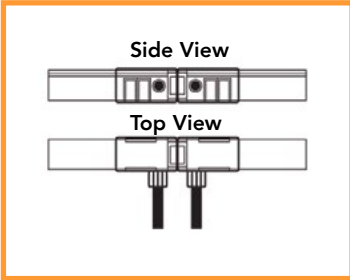

FEATURES

- + Top emitting light direction, for applications
- + UV & chemical resistant
- + Precise cutting options
- + High CRI - excellent colour rendering
- + Compatible with Casambi devices
- + IP67 - suitable for outdoor applications
- + Front, side and bottom cable entry connection

FLOW TOP ACCESSORIES

SIDE CABLE ENTRY

Code 10-FL1615TWPSE
Dimensions 27.9 (L) x 20.4 (W) x 19.4 (H) mm
Finish Transparent
Cable Entry Side

ALUMINIUM PROFILE

Code 10-FL1615P1
Dimensions 1000 (L) x 20.5 (W) x 17.6 (H) mm
Material Aluminium

REAR CABLE ENTRY

Code 10-FL1615TWPRE
Dimensions 27.9 (L) x 20.4 (W) x 19.4 (H) mm
Finish Transparent
Cable Entry Bottom

MOUNTING CLIPS (set of 4)

Code 10-1615MC
Dimensions 20 (L) x 16.6 (W) x 12.4 (H) mm
Material Stainless Steel
Each meter requires 4x clips and 4x screws

STRAIGHT CABLE ENTRY

Code 10-FL1615TWPFE
Dimensions 27.9 (L) x 20.4 (W) x 19.4 (H) mm
Finish Transparent
Cable Entry Front

END CAP IP67

Code 10-FL1615EC
Dimensions 27.9 (L) x 20.4 (W) x 19.4 (H) mm
Material Stainless Steel