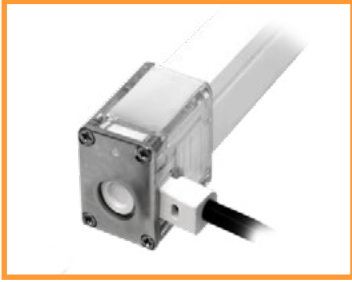

PROJECT:

TYPE:

NOTES:

Our FAZE FLOW SIDE is a high quality, flexible extruded silicone strip. It is ideal for use along ceilings, walls, cabinetry & stairways; both indoors and outdoors. This strip will ensure a seamless combination of style and functionality to any project!

FEATURES

- + Side emitting light direction, for applications
- + UV & chemical resistant
- + Precise cutting options
- + High CRI - excellent colour rendering
- + Compatible with Casambi devices
- + IP67 - suitable for outdoor applications
- + Front, side and bottom cable entry connection

DIMENSIONS (mm)

GENERAL SPECIFICATIONS

LED	15W p/m
Lumens	242 lm
Colour	RGBW
Efficacy	31.5 lm/w
Beam	120°
Material	Extruded Silicone
CRI	92+
Finish	White
IP	67
Colour Deviation	SDCM<2
Lifetime	>54,000hrs L70B10
Warranty	5 Years
Voltage	DC 24V

FLOW SIDE ACCESSORIES

SIDE CABLE ENTRY

Code 10-FL1220TWPSE
Dimensions 26.5 (L) x 17 (W) x 24.2 (H) mm
Finish Transparent
Cable Entry Side

ALUMINIUM PROFILE

Code 10-FL1220P1
Dimensions 1000 (L) x 17.3 (W) x 21.1 (H) mm
Material Aluminium