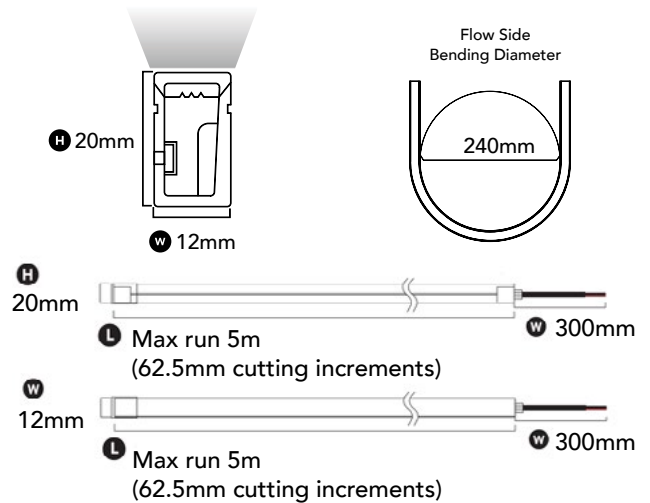

DIMENSIONS (mm)

GENERAL SPECIFICATIONS

LED	15W p/m
Lumens	242 lm
Colour	RGBW
Efficacy	31.5 lm/w
Beam	120°
Material	Extruded Silicone
CRI	92+
Finish	White
IP	67
Colour Deviation	SDCM<2
Lifetime	>54,000hrs L70B10
Warranty	5 Years
Voltage	DC 24V

PRODUCT CODE

RGBW 10-FL1220STRGBW

CUTTING LENGTHS

62.5mm increments up until 5m

*Please allow 9mm extra on each side for the end caps

COMPATIBLE CASAMBI DEVICES

BasicDIM Driver 24V 150W	71-CAS24V150
BasicDIM Driver 24V 100W	71-CAS24V100
BasicDIM Driver 24V 60W	71-CAS24V60
BasicDIM Driver 24V 35W	71-CAS24V35