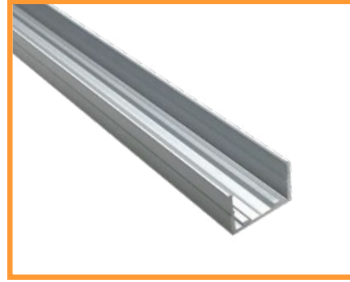

PROJECT:

TYPE:

NOTES:

Our FAZE FLOW SIDE is a high quality, flexible extruded silicone strip. It is ideal for use along ceilings, walls, cabinetry & stairways; both indoors and outdoors. This strip will ensure a seamless combination of style and functionality to any project!

FEATURES

- + Side emitting light direction, for applications
- + UV & chemical resistant
- + Precise cutting options
- + High CRI - excellent colour rendering
- + Compatible with Casambi devices
- + IP67 - suitable for outdoor applications
- + Front, side and bottom cable entry connection

DIMENSIONS (mm)

GENERAL SPECIFICATIONS

LED	15W p/m
Lumens	242 lm
Colour	RGBW
Efficacy	31.5 lm/w
Beam	120°
Material	Extruded Silicone
CRI	92+
Finish	White
IP	67
Colour Deviation	SDCM<2
Lifetime	>54,000hrs L70B10
Warranty	5 Years
Voltage	DC 24V

FLOW SIDE ACCESSORIES

SIDE CABLE ENTRY

Code 10-FL1220TWPSE
Dimensions 26.5 (L) x 17 (W) x 24.2 (H) mm
Finish Transparent
Cable Entry Side

ALUMINIUM PROFILE

Code 10-FL1220P1
Dimensions 1000 (L) x 17.3 (W) x 21.1 (H) mm
Material Aluminium