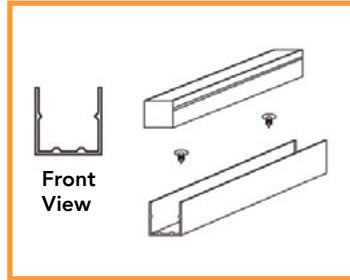

PROJECT:

TYPE:

NOTES:

Our FAZE FLOW SIDE is a high quality, flexible extruded silicone strip. It is ideal for use along ceilings, walls, cabinetry & stairways; both indoors and outdoors. This strip will ensure a seamless combination of style and functionality to any project!

FLOW SIDE ACCESSORIES

SIDE CABLE ENTRY

Code 10-FL1220TWPSE
Dimensions 26.5 (L) x 17 (W) x 24.2 (H) mm
Finish Transparent
Cable Entry Side

ALUMINIUM PROFILE

Code 10-FL1220P1
Dimensions 1000 (L) x 17.3 (W) x 21.1 (H) mm
Material Aluminium

REAR CABLE ENTRY

Code 10-FL1220TWPRE
Dimensions 26.5 (L) x 17 (W) x 24.2 (H) mm
Finish Transparent
Cable Entry Bottom

MOUNTING CLIPS (set of 4)

Code 10-FL1220MC
Dimensions 20 (L) x 12.6 (W) x 18.9 (H) mm
Material Stainless Steel
Each meter requires 4x clips and 4x screws

STRAIGHT CABLE ENTRY

Code 10-FL1220TWPFE
Dimensions 26.5 (L) x 17 (W) x 24.2 (H) mm
Finish Transparent
Cable Entry Front

END CAP IP67

Code 10-FL1220EC
Dimensions 26.5 (L) x 17 (W) x 24.2 (H) mm
Material Stainless Steel