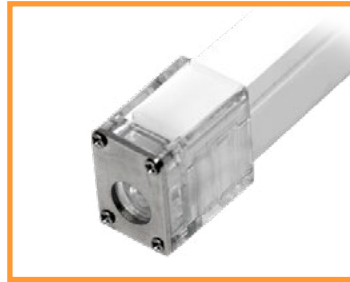

STRAIGHT CABLE ENTRY

Code 10-FL1220TWPFE
Dimensions 26.5 (L) x 17 (W) x 24.2 (H) mm
Finish Transparent
Cable Entry Front

END CAP IP67

Code 10-FL1220EC
Dimensions 26.5 (L) x 17 (W) x 24.2 (H) mm
Material Stainless Steel