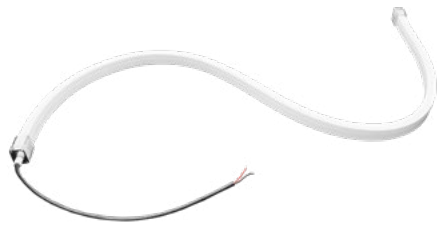

PROJECT:

TYPE:

NOTES:

Our FAZE FLOW SIDE is a high quality, flexible extruded silicone strip. It is ideal for use along ceilings, walls, cabinetry & stairways; both indoors and outdoors. This strip will ensure a seamless combination of style and functionality to any project!

FEATURES

- + Side emitting light direction, for applications
- + UV & chemical resistant
- + Precise cutting options
- + High CRI - excellent colour rendering
- + Compatible with Casambi devices
- + IP67 - suitable for outdoor applications
- + Front, side and bottom cable entry connection

DIMENSIONS (mm)

GENERAL SPECIFICATIONS

LED	15W p/m
Lumens	242 lm
Colour	RGBW
Efficacy	31.5 lm/w
Beam	120°
Material	Extruded Silicone
CRI	92+
Finish	White
IP	67
Colour Deviation	SDCM<2
Lifetime	>54,000hrs L70B10
Warranty	5 Years
Voltage	DC 24V

FLOW SIDE ACCESSORIES

SIDE CABLE ENTRY

Code 10-FL1220TWPSE
Dimensions 26.5 (L) x 17 (W) x 24.2 (H) mm
Finish Transparent
Cable Entry Side

ALUMINIUM PROFILE

Code 10-FL1220P1
Dimensions 1000 (L) x 17.3 (W) x 21.1 (H) mm
Material Aluminium