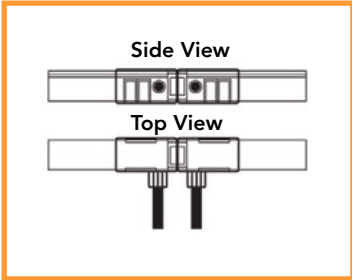

FEATURES

- + Side emitting light direction, for applications
- + UV & chemical resistant
- + Precise cutting options
- + High CRI - excellent colour rendering
- + Compatible with Casambi devices
- + IP67 - suitable for outdoor applications
- + Front, side and bottom cable entry connection

FLOW SIDE ACCESSORIES

SIDE CABLE ENTRY

Code 10-FL1220TWPSE
Dimensions 26.5 (L) x 17 (W) x 24.2 (H) mm
Finish Transparent
Cable Entry Side

ALUMINIUM PROFILE

Code 10-FL1220P1
Dimensions 1000 (L) x 17.3 (W) x 21.1 (H) mm
Material Aluminium

REAR CABLE ENTRY

Code 10-FL1220TWPRE
Dimensions 26.5 (L) x 17 (W) x 24.2 (H) mm
Finish Transparent
Cable Entry Bottom

MOUNTING CLIPS (set of 4)

Code 10-FL1220MC
Dimensions 20 (L) x 12.6 (W) x 18.9 (H) mm
Material Stainless Steel
Each meter requires 4x clips and 4x screws

STRAIGHT CABLE ENTRY

Code 10-FL1220TWPFE
Dimensions 26.5 (L) x 17 (W) x 24.2 (H) mm
Finish Transparent
Cable Entry Front

END CAP IP67

Code 10-FL1220EC
Dimensions 26.5 (L) x 17 (W) x 24.2 (H) mm
Material Stainless Steel