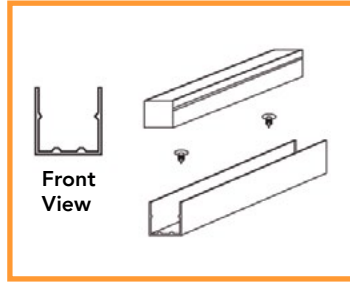

PROJECT:

TYPE:

NOTES:

Our FAZE FLOW SIDE is a high quality, flexible extruded silicone strip. It is ideal for use along ceilings, walls, cabinetry & stairways; both indoors and outdoors. This strip will ensure a seamless combination of style and functionality to any project!

FLOW SIDE ACCESSORIES

SIDE CABLE ENTRY

Code 10-FL1220TWPSE
Dimensions 26.5 (L) x 17 (W) x 24.2 (H) mm
Finish Transparent
Cable Entry Side

ALUMINIUM PROFILE

Code 10-FL1220P1
Dimensions 1000 (L) x 17.3 (W) x 21.1 (H) mm
Material Aluminium

REAR CABLE ENTRY

Code 10-FL1220TWPRE
Dimensions 26.5 (L) x 17 (W) x 24.2 (H) mm
Finish Transparent
Cable Entry Bottom

MOUNTING CLIPS (set of 4)

Code 10-FL1220MC
Dimensions 20 (L) x 12.6 (W) x 18.9 (H) mm
Material Stainless Steel
Each meter requires 4x clips and 4x screws

STRAIGHT CABLE ENTRY

Code 10-FL1220TWPFE
Dimensions 26.5 (L) x 17 (W) x 24.2 (H) mm
Finish Transparent
Cable Entry Front

END CAP IP67

Code 10-FL1220EC
Dimensions 26.5 (L) x 17 (W) x 24.2 (H) mm
Material Stainless Steel