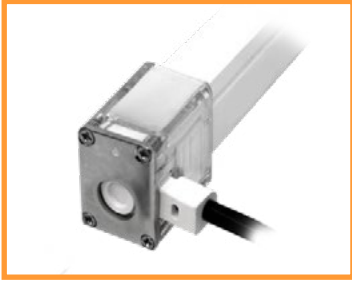

PROJECT:

TYPE:

NOTES:

Our FAZE FLOW SIDE is a high quality, flexible extruded silicone strip. It is ideal for use along ceilings, walls, cabinetry & stairways; both indoors and outdoors. This strip will ensure a seamless combination of style and functionality to any project!

FEATURES

- + Side emitting light direction, for applications
- + UV & chemical resistant
- + Precise cutting options
- + High CRI - excellent colour rendering
- + Compatible with Casambi devices
- + IP67 - suitable for outdoor applications
- + Front, side and bottom cable entry connection

FLOW SIDE ACCESSORIES

SIDE CABLE ENTRY

Code 10-FL1220TWPSE
Dimensions 26.5 (L) x 17 (W) x 24.2 (H) mm
Finish Transparent
Cable Entry Side

ALUMINIUM PROFILE

Code 10-FL1220P1
Dimensions 1000 (L) x 17.3 (W) x 21.1 (H) mm
Material Aluminium

REAR CABLE ENTRY

Code 10-FL1220TWPRE
Dimensions 26.5 (L) x 17 (W) x 24.2 (H) mm
Finish Transparent
Cable Entry Bottom

MOUNTING CLIPS (set of 4)

Code 10-FL1220MC
Dimensions 20 (L) x 12.6 (W) x 18.9 (H) mm
Material Stainless Steel
Each meter requires 4x clips and 4x screws