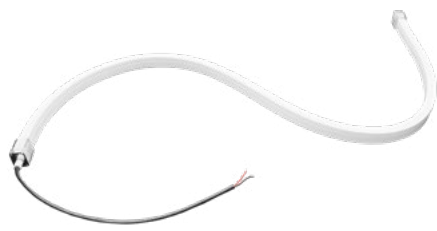

PROJECT:

TYPE:

NOTES:

Our FAZE FLOW SIDE is a high quality, flexible extruded silicone strip. It is ideal for use along ceilings, walls, cabinetry & stairways; both indoors and outdoors. This strip will ensure a seamless combination of style and functionality to any project!

FEATURES

- + Side emitting light direction, for applications
- + UV & chemical resistant
- + Precise cutting options
- + High CRI - excellent colour rendering
- + Compatible with Casambi devices
- + IP67 - suitable for outdoor applications
- + Front, side and bottom cable entry connection

DIMENSIONS (mm)

GENERAL SPECIFICATIONS

LED	11W p/m
Lumens	200 lm
Colour	RGB
Efficacy	18.2 lm/w
Beam	120°
Material	Extruded Silicone
CRI	92+
Finish	White
IP	67
Colour Deviation	SDCM<2
Lifetime	>54,000hrs L70B10
Warranty	5 Years
Voltage	DC 24V

FLOW SIDE ACCESSORIES

SIDE CABLE ENTRY

Code 10-FL1220TWPSE
Dimensions 26.5 (L) x 17 (W) x 24.2 (H) mm
Finish Transparent
Cable Entry Side

ALUMINIUM PROFILE

Code 10-FL1220P1
Dimensions 1000 (L) x 17.3 (W) x 21.1 (H) mm
Material Aluminium