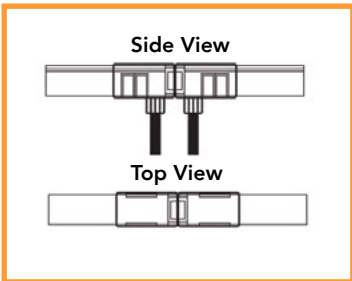

FEATURES

- + Side emitting light direction, for applications
- + UV & chemical resistant
- + Precise cutting options
- + High CRI - excellent colour rendering
- + Compatible with Casambi devices
- + IP67 - suitable for outdoor applications
- + Front, side and bottom cable entry connection

FLOW SIDE ACCESSORIES

SIDE CABLE ENTRY

Code 10-FL1220TWPSE
Dimensions 26.5 (L) x 17 (W) x 24.2 (H) mm
Finish Transparent
Cable Entry Side

ALUMINIUM PROFILE

Code 10-FL1220P1
Dimensions 1000 (L) x 17.3 (W) x 21.1 (H) mm
Material Aluminium

REAR CABLE ENTRY

Code 10-FL1220TWPRE
Dimensions 26.5 (L) x 17 (W) x 24.2 (H) mm
Finish Transparent
Cable Entry Bottom

MOUNTING CLIPS (set of 4)

Code 10-FL1220MC
Dimensions 20 (L) x 12.6 (W) x 18.9 (H) mm
Material Stainless Steel
Each meter requires 4x clips and 4x screws

STRAIGHT CABLE ENTRY

Code 10-FL1220TWPFE
Dimensions 26.5 (L) x 17 (W) x 24.2 (H) mm
Finish Transparent
Cable Entry Front

END CAP IP67

Code 10-FL1220EC
Dimensions 26.5 (L) x 17 (W) x 24.2 (H) mm
Material Stainless Steel