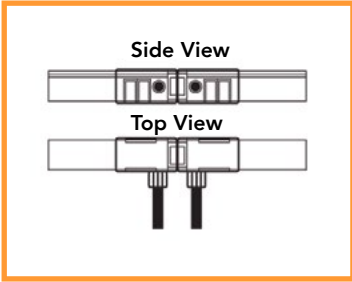

FEATURES

- + Side emitting light direction, for applications
- + UV & chemical resistant
- + Precise cutting options
- + High CRI - excellent colour rendering
- + Compatible with Casambi devices
- + IP67 - suitable for outdoor applications
- + Front, side and bottom cable entry connection

FLOW SIDE ACCESSORIES

SIDE CABLE ENTRY

Code 10-FL1220TWPSE
Dimensions 26.5 (L) x 17 (W) x 24.2 (H) mm
Finish Transparent
Cable Entry Side

ALUMINIUM PROFILE

Code 10-FL1220P1
Dimensions 1000 (L) x 17.3 (W) x 21.1 (H) mm
Material Aluminium

REAR CABLE ENTRY

Code 10-FL1220TWPRE
Dimensions 26.5 (L) x 17 (W) x 24.2 (H) mm
Finish Transparent
Cable Entry Bottom

MOUNTING CLIPS (set of 4)

Code 10-FL1220MC
Dimensions 20 (L) x 12.6 (W) x 18.9 (H) mm
Material Stainless Steel
Each meter requires 4x clips and 4x screws

STRAIGHT CABLE ENTRY

Code 10-FL1220TWPFE
Dimensions 26.5 (L) x 17 (W) x 24.2 (H) mm
Finish Transparent
Cable Entry Front

END CAP IP67

Code 10-FL1220EC
Dimensions 26.5 (L) x 17 (W) x 24.2 (H) mm
Material Stainless Steel