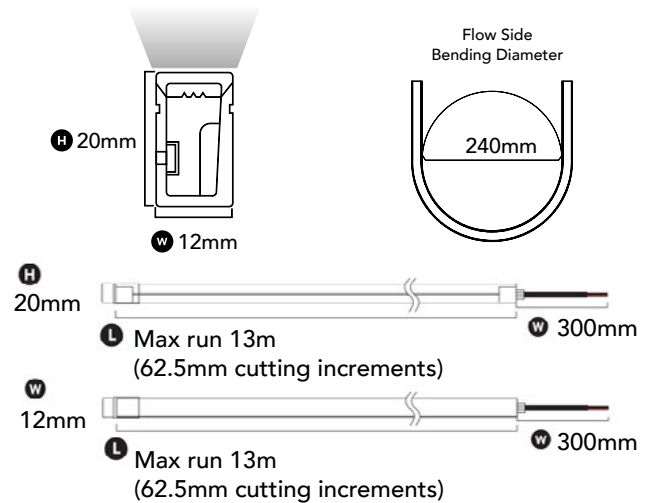

DIMENSIONS (mm)

GENERAL SPECIFICATIONS

LED	11W p/m
Lumens	200 lm
Colour	RGB
Efficacy	18.2 lm/w
Beam	120°
Material	Extruded Silicone
CRI	92+
Finish	White
IP	67
Colour Deviation	SDCM<2
Lifetime	>54,000hrs L70B10
Warranty	5 Years
Voltage	DC 24V

PRODUCT CODE

RGB 10-FL1220SRGB

CUTTING LENGTHS

62.5mm increments up until 13m

*Please allow 9mm extra on each side for the end caps

COMPATIBLE CASAMBI DEVICES

BasicDIM Driver 24V 150W	71-CAS24V150
BasicDIM Driver 24V 100W	71-CAS24V100
BasicDIM Driver 24V 60W	71-CAS24V60
BasicDIM Driver 24V 35W	71-CAS24V35