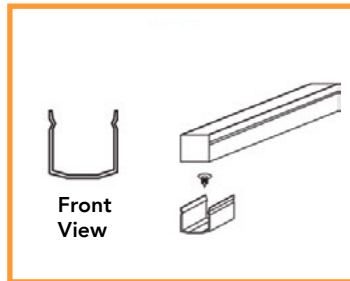

FLOW SIDE ACCESSORIES

SIDE CABLE ENTRY

Code 10-FL1220TWPSE
Dimensions 26.5 (L) x 17 (W) x 24.2 (H) mm
Finish Transparent
Cable Entry Side

ALUMINIUM PROFILE

Code 10-FL1220P1
Dimensions 1000 (L) x 17.3 (W) x 21.1 (H) mm
Material Aluminium

REAR CABLE ENTRY

Code 10-FL1220TWPRE
Dimensions 26.5 (L) x 17 (W) x 24.2 (H) mm
Finish Transparent
Cable Entry Bottom

MOUNTING CLIPS (set of 4)

Code 10-FL1220MC
Dimensions 20 (L) x 12.6 (W) x 18.9 (H) mm
Material Stainless Steel
Each meter requires 4x clips and 4x screws

STRAIGHT CABLE ENTRY

Code 10-FL1220TWPFE
Dimensions 26.5 (L) x 17 (W) x 24.2 (H) mm
Finish Transparent
Cable Entry Front

END CAP IP67

Code 10-FL1220EC
Dimensions 26.5 (L) x 17 (W) x 24.2 (H) mm
Material Stainless Steel