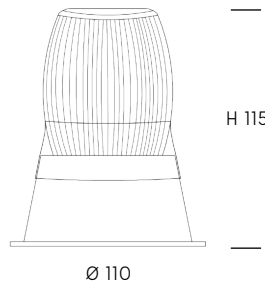

EDGE 110

A clean finish everytime - the EDGE 110 downlight features a wider trim for ease of install, especially when recessed into concrete ceilings. Utilising advanced LED engines to achieve unmatched illumination with a fraction of the energy.

- + Adjustable head up to 25°
- + Precision reflector with clear lens - for better light distribution and performance.
- + Specially designed heat sink - for class leading heat dissipation. IC-4 rated.
- + Deep set lamp position - for visual comfort and glare control.
- + Suitable for concrete install with concrete canister. (ordered separately)

Dimensions (mm)

Ø92

General Specifications

LED	13W *operating wattage 14.8W
Lumens	1182
Colour	3000K, Warm White 4000K, Cool White
CRI	92+
Efficacy	Up to 90lm/W
Beam	36° 60°
Material	Powder Coat Aluminium
Finish	White Black
IP	44
Warranty	7 years

Driver Specifications

L 104 x W 43 x H 24 mm

Power	240V Remote Dimmable Driver (included)
Dimming	Phase Cut Dimming

Product Code

118-ED2W13W363	White, 3000K, 36°
118-ED2W13W364	White, 4000K, 36°
118-ED2W13W603	White, 3000K, 60°
118-ED2W13W604	White, 4000K, 60°
118-ED2W13B363	Black, 3000K, 36°
118-ED2W13B364	Black, 4000K, 36°
118-ED2W13B603	Black, 3000K, 60°
118-ED2W13B604	Black, 4000K, 60°