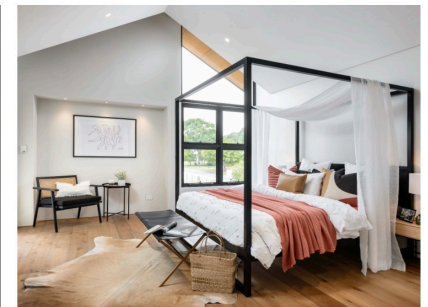

radiantlighting

**FAZE**

Brand Summary

- Country of Origin:** Australia.
- Product Specialisation:** Architectural luminaires, including suspension lights, downlights, wall lights, surface mounted lights, LED strip lighting & track lighting.
- Areas of use:** Interior & Exterior.
- Introduction:** FAZE is a brand of Radiant Lighting, with over 30 years at the forefront of lighting quality, innovation and design. Based in Perth, they aim to create truly unique designs, providing extensive lighting solutions and endless design possibilities with their luminaires.
- Style:** Faze don't just think about what is currently trending, but rather look to the future of the lighting industry and what their clients needs are and will be going forward. Their signature minimalist, yet sophisticated style, is one that has truly stood the test of time.
- What makes them unique:** FAZE works closely with their production team, as well as their in-house Base Spion Goniometer. This allows them to re-engineer and test all of their luminaires, ensuring that their extensive collection offers the most up to date designs, the best quality and incorporates the most energy-efficient ideas possible.