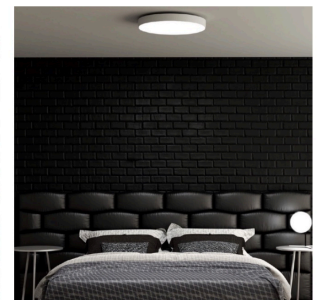

radiantlighting

**FAZE**

Brand Summary

- Country of Origin:** Australia.
- Product Specialisation:** Architectural luminaires, including suspension lights, downlights, wall lights, surface mounted lights, LED strip lighting & track lighting.
- Areas of use:** Interior & Exterior.
- Introduction:** FAZE is a brand of Radiant Lighting, with over 30 years at the forefront of lighting quality, innovation and design. Based in Perth, they aim to create truly unique designs, providing extensive lighting solutions and endless design possibilities with their luminaires.
- Style:** Faze don't just think about what is currently trending, but rather look to the future of the lighting industry and what their clients needs are and will be going forward. Their signature minimalist, yet sophisticated style, is one that has truly stood the test of time.
- What makes them unique:** FAZE works closely with their production team, as well as their in-house Base Spion Goniometer. This allows them to re-engineer and test all of their luminaires, ensuring that their extensive collection offers the most up to date designs, the best quality and incorporates the most energy-efficient ideas possible.