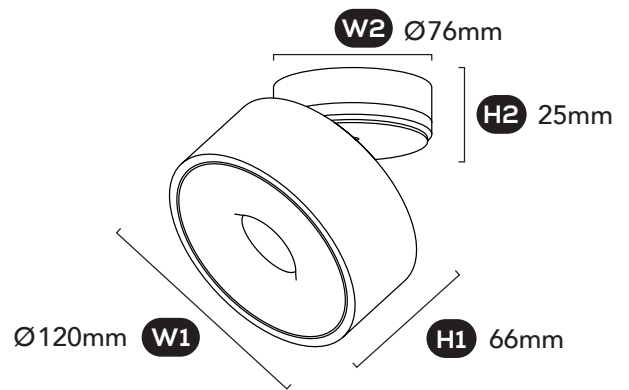

GENERAL SPECIFICATIONS

LED	12W
Lumens	(3000K) 1140 lm (4000K) 1180 lm
Efficacy	Up to 98 lm/W
Colour Temperature	 3000K, Warm White 4000K, Cool White
Material	Powder Coated Aluminium
Finish	White Black
Beam	50° 36° 25°
CRI	90+
IP	20
Colour Deviation	SDCM ≤3
UGR	<19
Lifetime	>55,000hrs L80 B10
Warranty	5 Years

PROJECT DETAILS

PROJECT:

TYPE:

NOTES:

DIMENSIONS

DRIVER SPECIFICATIONS

Power	350mA 240V Built-In Driver
Dimming	Phase Cut Dimming
Power Factor	> 0.95

PRODUCT CODES