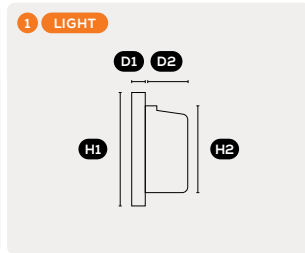

- IP 54 – Suitable for indoor & outdoor applications.
- 90° beam angle – Perfect for step lighting.
- PVC wall box included for easy installation.
- 2 finishes – White, & anthracite.

PROJECT DETAILS

PROJECT

TYPE

NOTES

1 DIMENSIONS H1 90 x 90 mm H2 78 x 78mm D1 10 mm D2 35mm

2 DIMENSIONS H1 W1 90 mm D3 70mm

3 DIMENSIONS H3 W2 85 mm D4 60mm

1 CUTOUT H 75mm W 80mm

2 3 CUTOUT H 80 x 80 mm

LUMINAIRE OPTIONS

FINISHES

WHITE ANTHRACITE

GENERAL SPECIFICATIONS

LED LUMENS (3000K | 4000K)

3W 105 lm | 110 lm

EFFICACY Up to 12 Lm/W

COLOUR 3000K, Warm White
4000K, Cool White

MATERIAL Aluminium | Glass | PVC