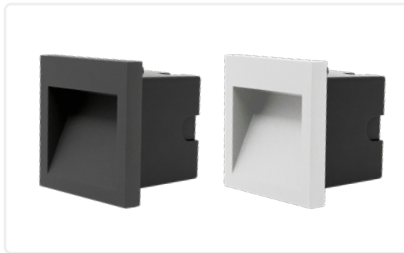

STEP SQUARE

Our Step wall lights are modern luminaires that provide subtle light; perfect for stairs and hallways. With an IP rating of 54, they are suitable for both internal and external lighting applications.

- IP 54 – Suitable for indoor & outdoor applications.
- 90° beam angle – Perfect for step lighting.
- PVC wall box included for easy installation.
- 2 finishes – White, & anthracite.

PROJECT DETAILS

PROJECT

TYPE

NOTES

1 DIMENSIONS H1 90 x 90 mm H2 78 x 78mm D1 10 mm D2 35mm

2 DIMENSIONS H1 W1 90 mm D3 70mm

3 DIMENSIONS H3 W2 85 mm D4 60mm

1 CUTOUT H 75mm W 80mm

2 3 CUTOUT H 80 x 80 mm

LUMINAIRE OPTIONS

FINISHES

WHITE ANTHRACITE

GENERAL SPECIFICATIONS

LED LUMENS (3000K | 4000K)

3W 105 lm | 110 lm

EFFICACY Up to 12 Lm/W

COLOUR 3000K, Warm White
4000K, Cool White

MATERIAL Aluminium | Glass | PVC