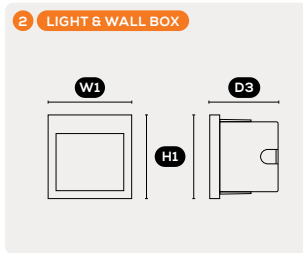

STEP SQUARE

Our Step wall lights are modern luminaires that provide subtle light; perfect for stairs and hallways. With an IP rating of 54, they are suitable for both internal and external lighting applications.

- IP 54 – Suitable for indoor & outdoor applications.
- 90° beam angle – Perfect for step lighting.
- PVC wall box included for easy installation.
- 2 finishes – White, & anthracite.

PROJECT DETAILS

PROJECT

TYPE

NOTES

1 DIMENSIONS H1 90 x 90 mm H2 78 x 78mm D1 10 mm D2 35mm

2 DIMENSIONS H1 W1 90 mm D3 70mm

3 DIMENSIONS H3 W2 85 mm D4 60mm

1 CUTOUT H 75mm W 80mm

2 3 CUTOUT H 80 x 80 mm

LUMINAIRE OPTIONS