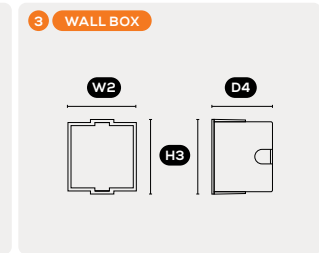

- IP 54 – Suitable for indoor & outdoor applications.
- 90° beam angle – Perfect for step lighting.
- PVC wall box included for easy installation.
- 2 finishes – White, & anthracite.

PROJECT DETAILS

PROJECT

TYPE

NOTES

1 DIMENSIONS H1 90 x 90 mm H2 78 x 78mm D1 10 mm D2 35mm

2 DIMENSIONS H1 W1 90 mm D3 70mm

3 DIMENSIONS H3 W2 85 mm D4 60mm

1 CUTOUT H 75mm W 80mm

2 3 CUTOUT H 80 x 80 mm

LUMINAIRE OPTIONS