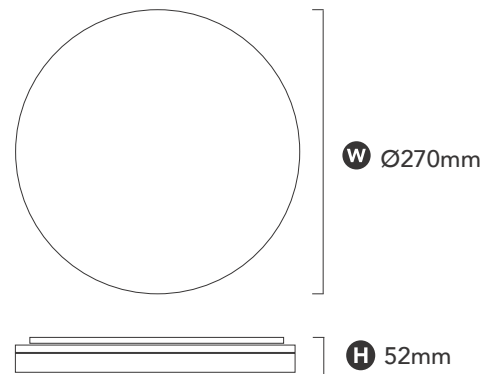

DIMENSIONS

DRIVER SPECIFICATIONS

Power	240V Built-In Flicker Free Dimmable Driver
Dimming	Phase Cut Dimming
Power Factor	> 0.95
DALI Dimming Available Upon Request	

PRODUCT CODES

White, 3000K	83-LCDDT2724W3
Black, 3000K	83-LCDDT2724B3
White, 4000K	83-LCDDT2724W4
Black, 4000K	83-LCDDT2724B4