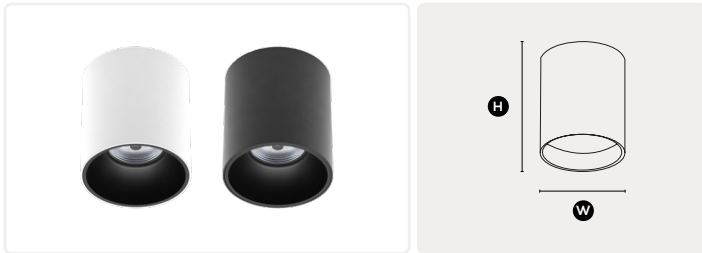

CORE XS

The CORE XS simultaneously creates a stylish feature whilst also providing sufficient task lighting. An ideal luminaire for areas with limited ceiling space.

- High CRI – Defining architectural details and finishes.
- Quick connection system – For durability and easy installation.
- Flicker free driver – To prevent eye strain.
- Available in 3 beam angles – For the perfect light application.
- High quality lenses – For superior light emissions.

DIMENSIONS **W** Ø95mm **H** 105mm

LUMINAIRE OPTIONS

BEAM OPTIONS

60° **STANDARD** 40° 20°

FINISHES

WHITE BLACK

GENERAL SPECIFICATIONS

LED	LUMENS (3000K 4000K)
11W	1200 lm 1300 lm
EFFICACY	Up to 118 Lm/W
COLOUR	3000K, Warm White 4000K, Cool White
MATERIAL	Powder Coated Aluminium
FINISH	White Black
CRI	92+
IP	20
COLOUR DEVIATION	SDCM ≤2
UGR	<18
LIFETIME	> 55,000hrs L80B10
WARRANTY	5 Years