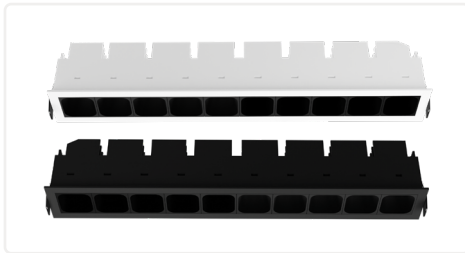

# BLOC 10 FIXED

## PROJECT DETAILS

The BLOC linear downlight series delivers both flexibility and performance in any space. This recessed design is available in six sizes & two finishes with a fixed, adjustable or wall washer design.

## NOTES

**DIMENSIONS** W 290 x 45 mm H 60 mm

**CUT-OUT** I 282 x 37mm