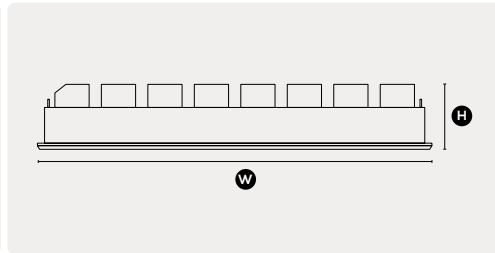

## PROJECT DETAILS

The BLOC linear downlight series delivers both flexibility and performance in any space. This recessed design is available in six sizes & two finishes with a fixed, adjustable or wall washer design.

## NOTES

**DIMENSIONS** W 290 x 45 mm H 60 mm

**CUT-OUT** I 282 x 37mm