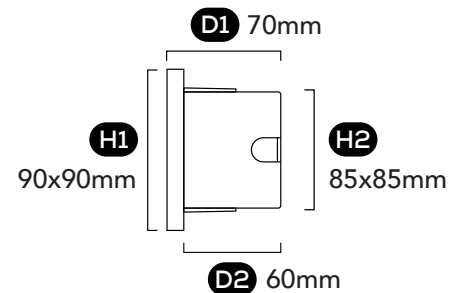

GENERAL SPECIFICATIONS

LED	3W	
Lumens	(3000K)	105 lm
	(4000K)	110 lm
Efficacy	Up to 36 lm/W	
Colour Temperature	 3000K, Warm White	
	 4000K, Cool White	
Material	Aluminium Glass PVC	
Finish	White Anthracite	
Beam	90°	
CRI	80+	
IP	54	
Colour Deviation	SDCM ≤3	
UGR	<19	
Lifetime	>55,000hrs L80 B10	
Warranty	3 Years	

PROJECT DETAILS

PROJECT:

TYPE:

NOTES:

DIMENSIONS

CUTOUT

Ø95mm

WITH WALL BOX