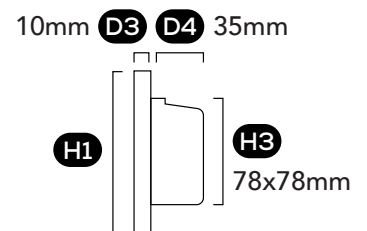

WITHOUT WALL BOX

DRIVER SPECIFICATIONS

Power 350mA 240V Built-In Driver

Dimming Non-Dimming

Power Factor > 0.90

PRODUCT CODES

White, 3000K 11-STR3W3

White, 4000K 11-STR3W4

Anthracite, 3000K 11-STR3A3

Anthracite, 4000K 11-STR3A4