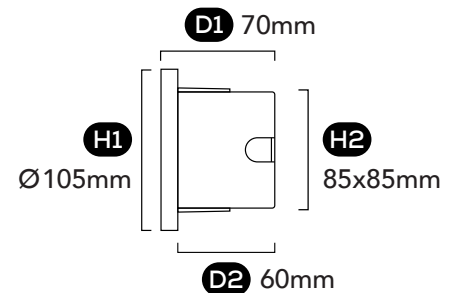

GENERAL SPECIFICATIONS

LED	3W	
Lumens	(3000K)	105 lm
	(4000K)	110 lm
Efficacy	Up to 36 lm/W	
Colour Temperature	 3000K, Warm White	
	 4000K, Cool White	
Material	Aluminium Glass PVC	
Finish	White Anthracite	
Beam	90°	
CRI	80+	
IP	54	
Colour Deviation	SDCM ≤3	
UGR	<19	
Lifetime	>55,000hrs L80 B10	
Warranty	3 Years	

PROJECT DETAILS

PROJECT:

TYPE:

NOTES:

DIMENSIONS

CUTOUT

Ø95mm

WITH WALL BOX