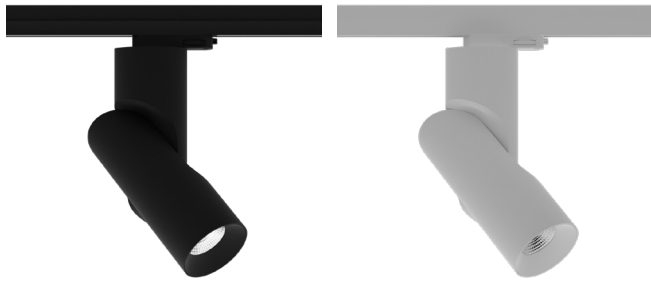

SPLIT TRACK

Highly adaptable, the Faze Split Track is the perfect design solution. Paired together or used individually, the Split Track has a modern design aesthetic that fits seamlessly into any interior space.

FEATURES

- + Innovative Rotating Lens Head.
- + High Quality Aluminium Housing.
- + Adjustable up to 60° and Rotatable up to 350°.
- + Discreet Lock-In Mount, complimenting its minimalist design.
- + Compatible with remote Casambi CBU-TED Bluetooth Controllable Dimmer (71-CASCBU)

GENERAL SPECIFICATIONS

LED	12W
Lumens	(3000K) 1255 lm (4000K) 1320 lm
Efficacy	Up to 91 lm/W
Colour Temperature	 3000K, Warm White 4000K, Cool White
Material	Powder Coated Aluminium
Finish	White Black
Beam	50° 36° 25°
CRI	90+
IP	20
Colour Deviation	SDCM ≤3
UGR	<19
Lifetime	>55,000hrs L80 B10
Warranty	5 Years