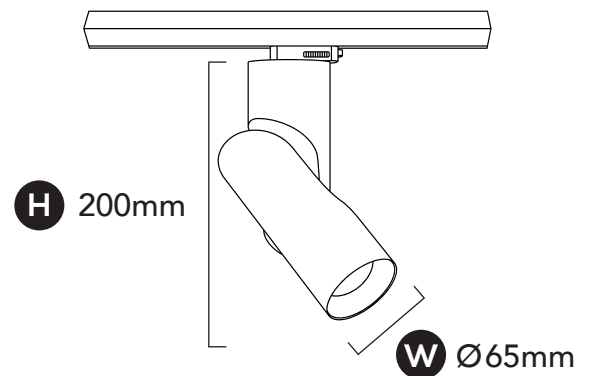

DIMENSIONS

DRIVER SPECIFICATIONS

Power 350mA 240V Built-In Dimmable Driver

Dimming Phase Cut Dimming

Power Factor > 0.90

DALI Dimming Available Upon Request

PRODUCT CODES

White, 3000K	83-SPT12W503
White, 4000K	83-SPT12W504
Black, 3000K	83-SPT12B503
Black, 4000K	83-SPT12B504

ACCESSORY CODES

36° Reflector	83-RFL36
25° Reflector	83-RFL25
Black Baffle	83-SPLITRB
Gold Baffle	83-SPLITRG
White Baffle	83-SPLITRW
Honeycomb Lens	83-AIRH