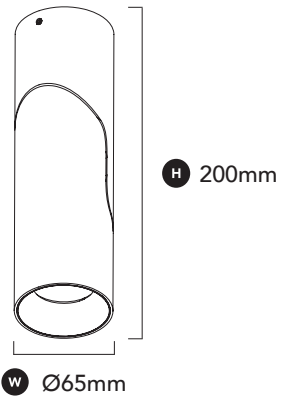

GENERAL SPECIFICATIONS

LED	12W
Lumens	1070 lm (3000K) 1123 lm (4000K)
Efficacy	89 lm/w (3000K) 93 lm/w (4000K)
Colour	<input type="checkbox"/> 3000K, Warm White <input type="checkbox"/> 4000K, Cool White
Material	Powder Coated Aluminium
Finish	White Black
Beam	25° 36° 50°
CRI	90+
IP	20
Colour Deviation	SDCM ≤3
UGR	<19
Lifetime	>55,000hrs L80 B10
Warranty	5 Years

PROJECT DETAILS

PROJECT: _____

TYPE: _____

NOTES: _____

DIMENSIONS (mm)

DRIVER SPECIFICATIONS

Power	350mA 240V Built-in Dimmable Driver
Dimming	Phase Cut Dimming
Power Factor	> 0.90

Remote DALI dimming available upon request