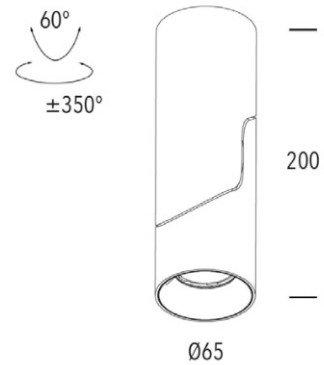

SPLIT

Designed to revolve around any application, the SPLIT is minimalist in design and precise in lighting application.

FEATURES

- + Innovative rotating lens head
- + High quality aluminium housing
- + Adjustable 60° | Rotatable 350°
- + High lumen output per watt
- + Compatible with remote Casambi CBU-TED Bluetooth Controllable Dimmer (71-CASCBU)

GENERAL SPECIFICATIONS

LED	12W
Lumens	1070 lm (3000K)
Colour	<input type="checkbox"/> 3000K, Warm White <input type="checkbox"/> 4000K, Cool White
Efficacy	89 lm/w (3000K)
Beam	36° 50°
Material	Powder Coat Aluminium
CRI	90+
Finish	White Black
IP	20
Colour Deviation	SDCM ≤3
Lifetime	L70 >100,000hrs
Warranty	5 Years
Baffle Options	White Gold Black

PROJECT DETAILS

PROJECT: _____

TYPE: _____

NOTES: _____

DIMENSIONS (mm)

DRIVER SPECIFICATIONS

Power	240V Built-in Driver
Dimming	Phase Cut Dimming
Power Factor	> 0.90

PRODUCT CODES